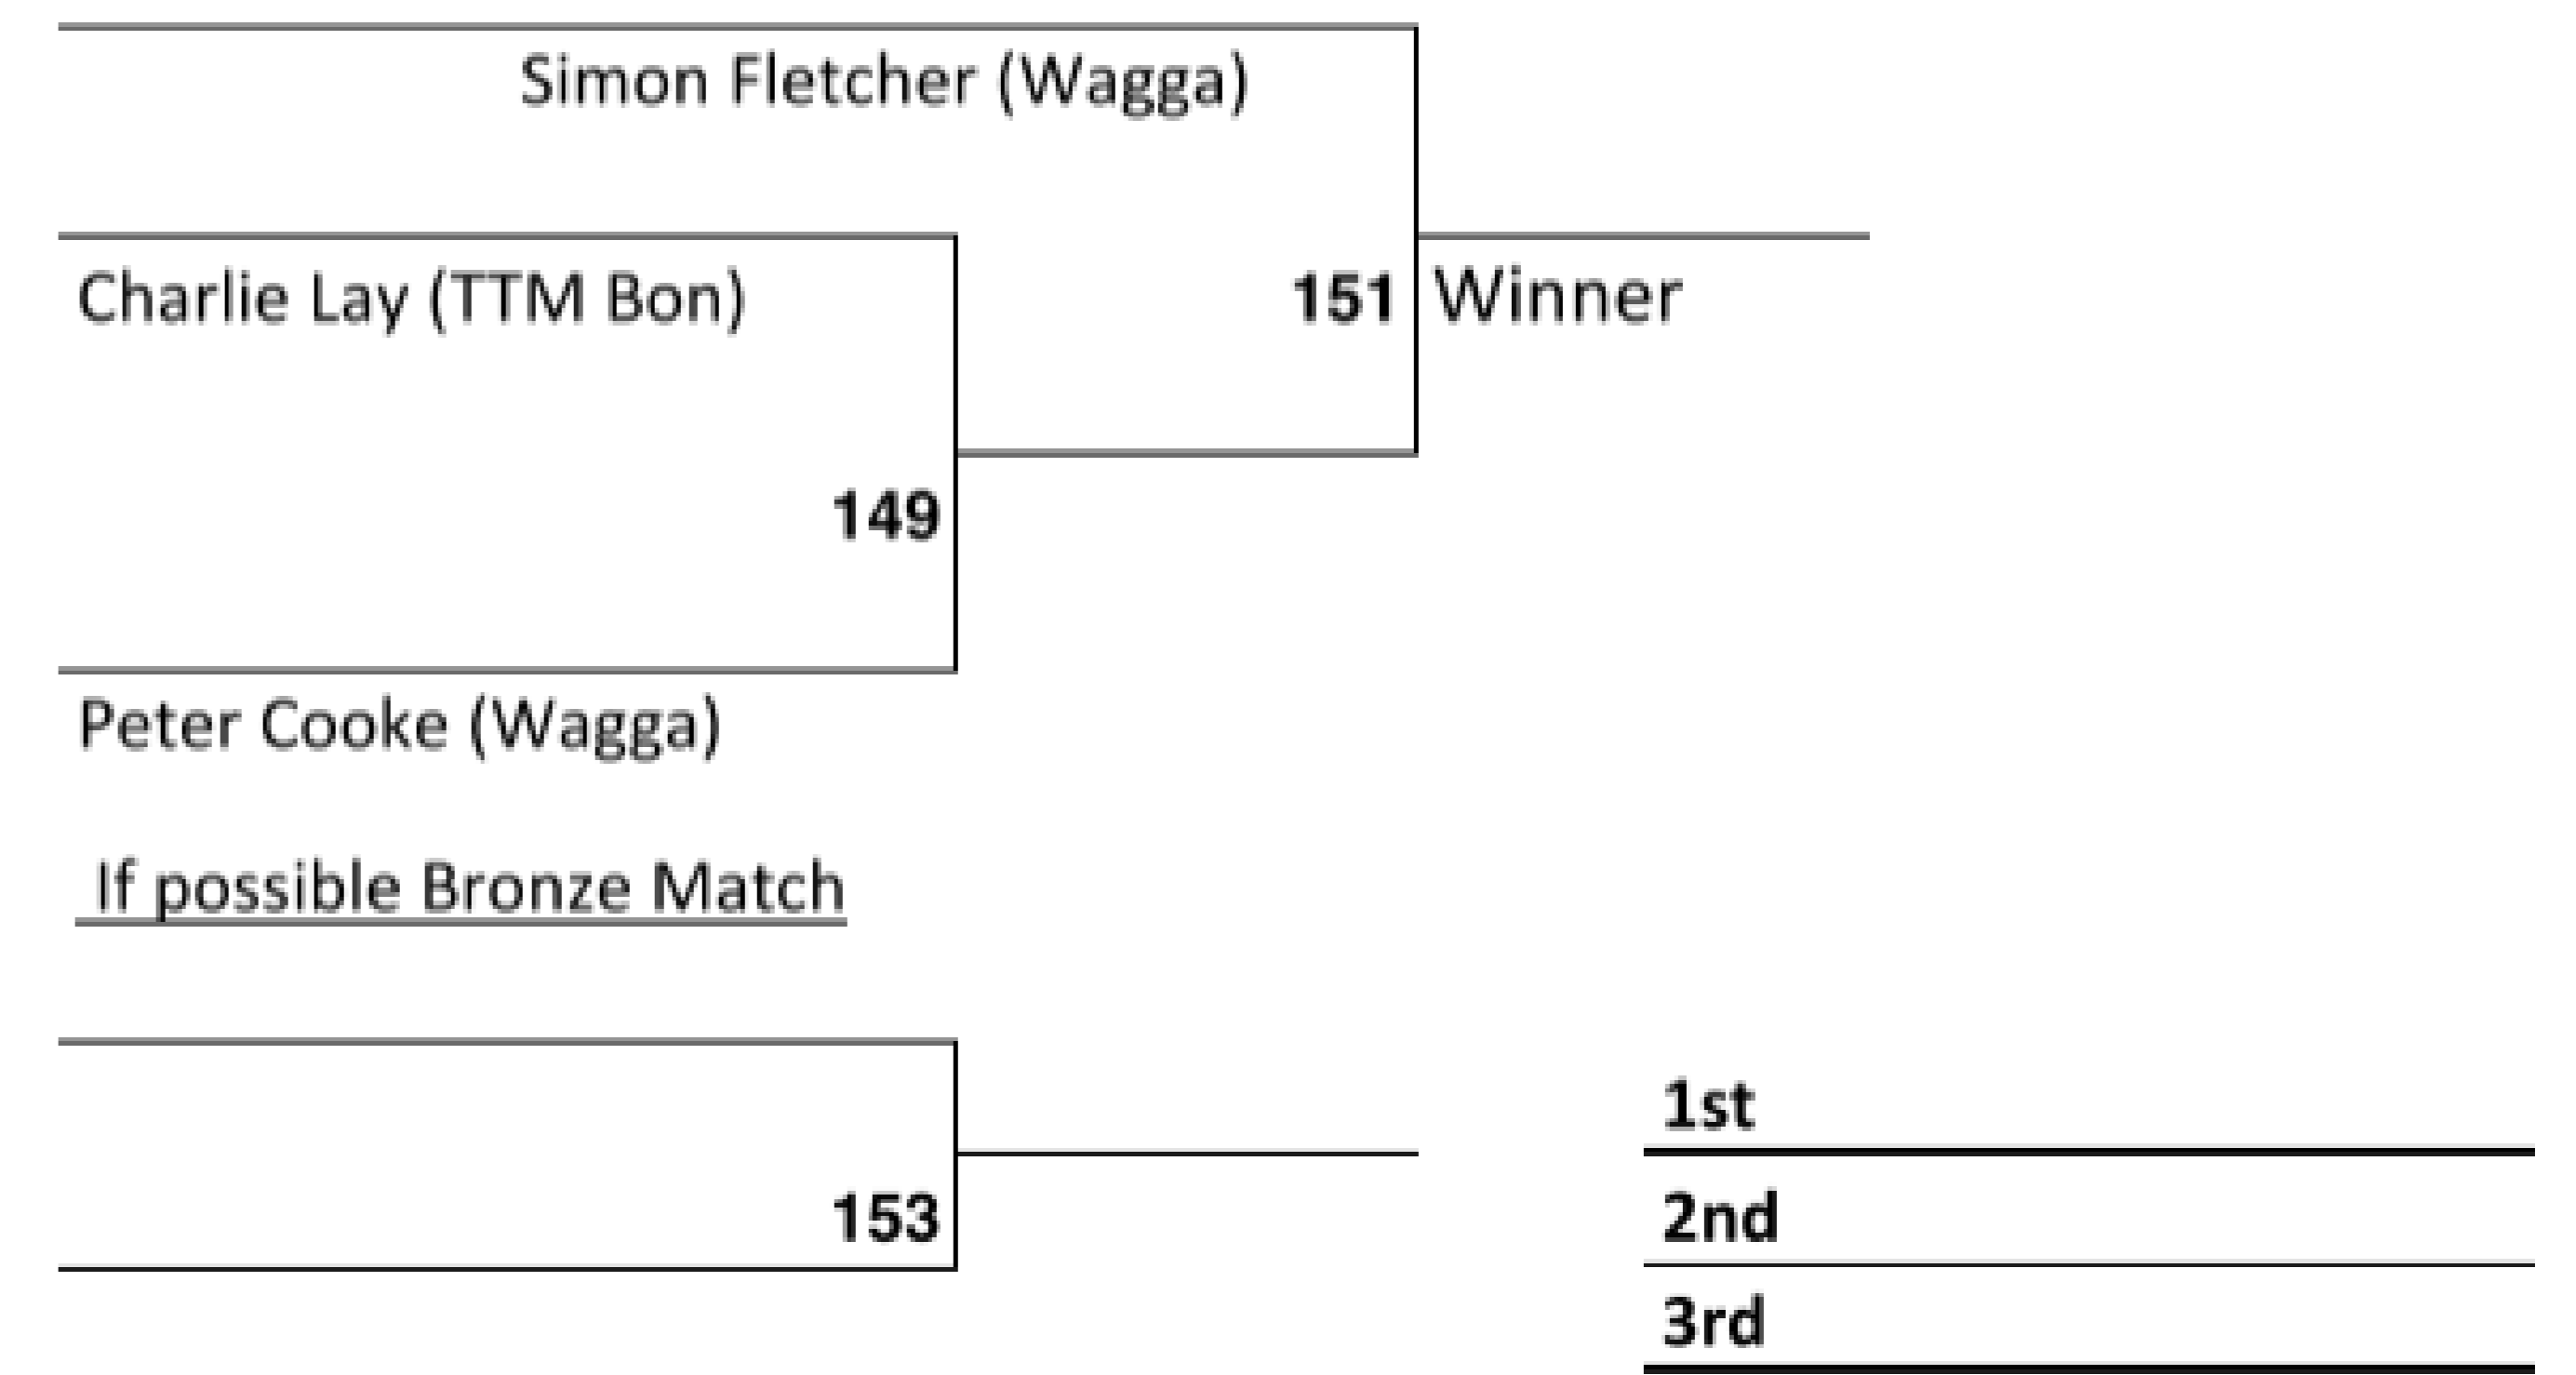

SPARRING Over 18 Y.O

MALE COLOUR BELT 67-74KG

RING 1

SPARRING VETERAN

MALE VETERAN COLOUR BELT 80 - 90KG

MALE VETERAN BLACK BELT 73 - 80KG

RING 1

SPARRING Over 18 Y.O