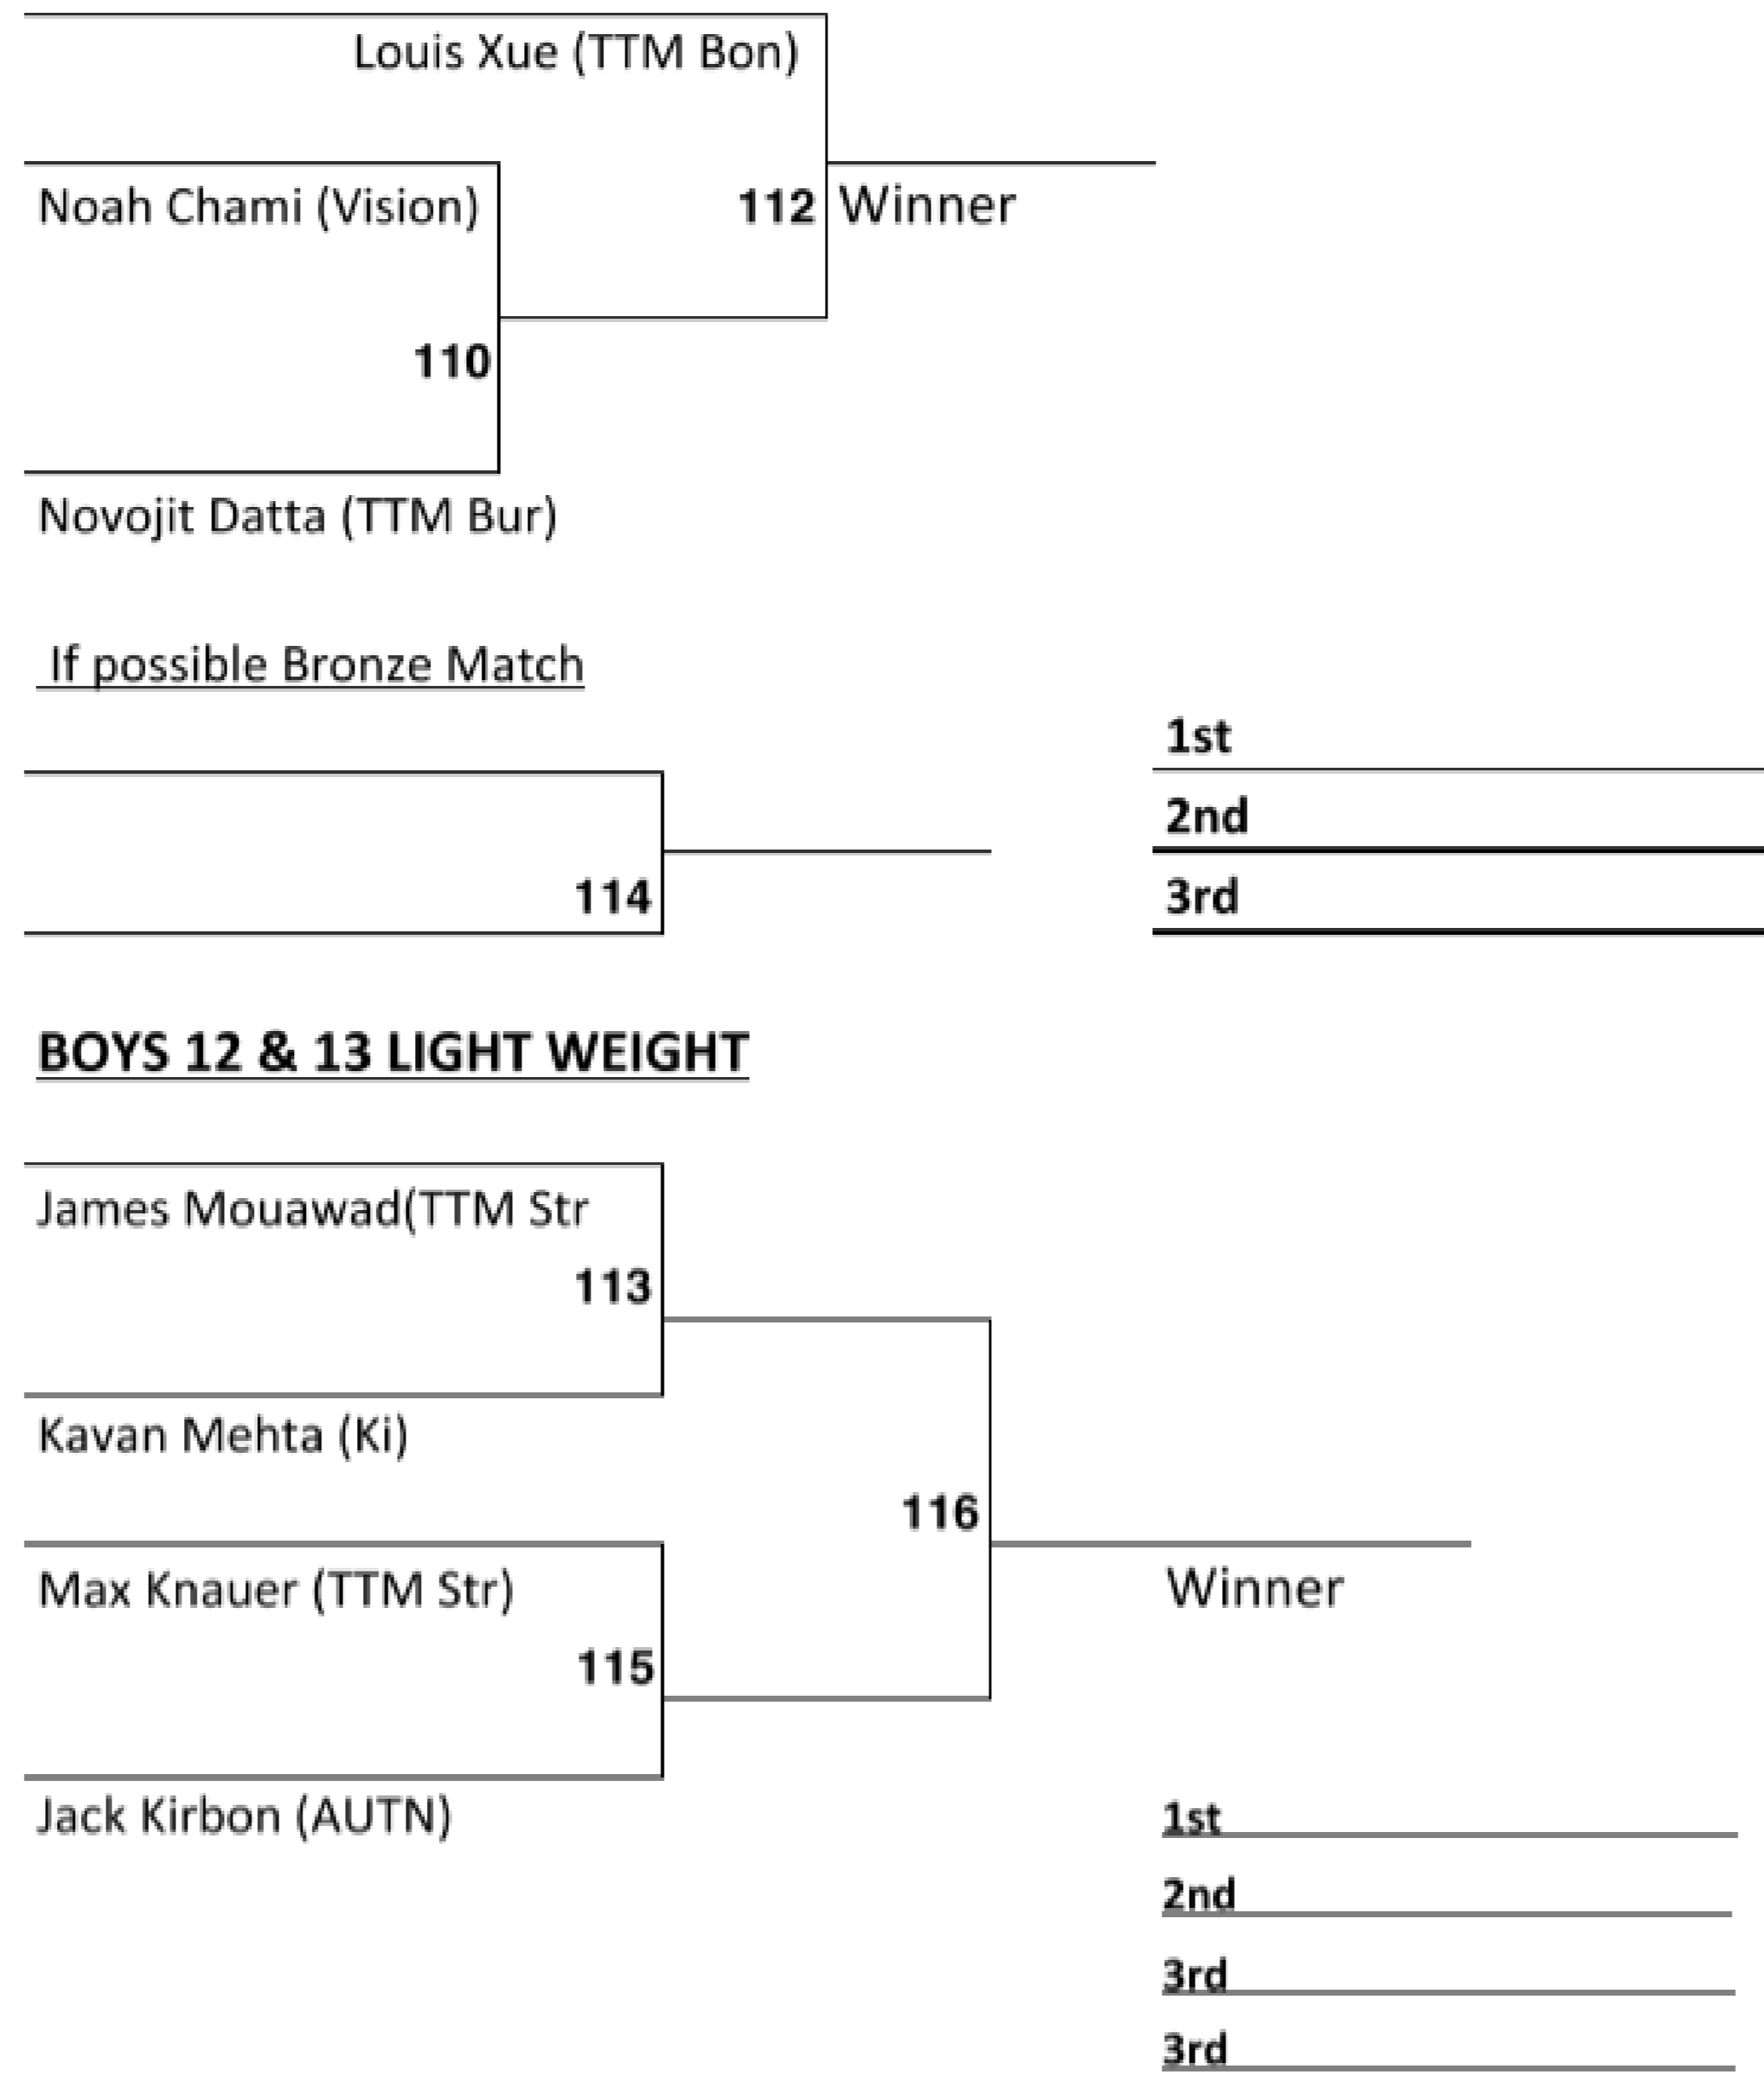

RING 1

SPARRING UNDER 14 Y.O

BOYS 10 & 11 Y.O Heavey weight

RING 1

SPARRING UNDER 14 Y.O

BOYS 10 & 11 Y.O MIDDLE WEIGHT Yellow-tip to Yellow

RING 1

SPARRING UNDER 14 Y.O

BOYS 12 & 13 HEAVY WEIGHT

RING 1

SPARRING UNDER 14 Y.O

BOYS 10 & 11 Y.O Middle weight Blue & above

RING 1

SPARRING UNDER 14 Y.O

BOYS 12 & 13 MIDDLE WEIGHT WHITE to GREEN-TIP

RING 1

SPARRING 14 Y.O to Under 18 Y.O

MALE COLOUR BELT 48-56KG

MALE COLOUR BELT 57-63KG

RING 1

SPARRING 14 Y.O to Under 18 Y.O

MALE COLOUR BELT 67KG & over

MALE COLOUR BELT 54-63KG

RING 1

SPARRING Over 18 Y.O

MALE COLOUR BELT 67-74KG

RING 1

SPARRING VETERAN

MALE VETERAN COLOUR BELT 80 - 90KG

MALE VETERAN BLACK BELT 73 - 80KG

RING 1

SPARRING Over 18 Y.O