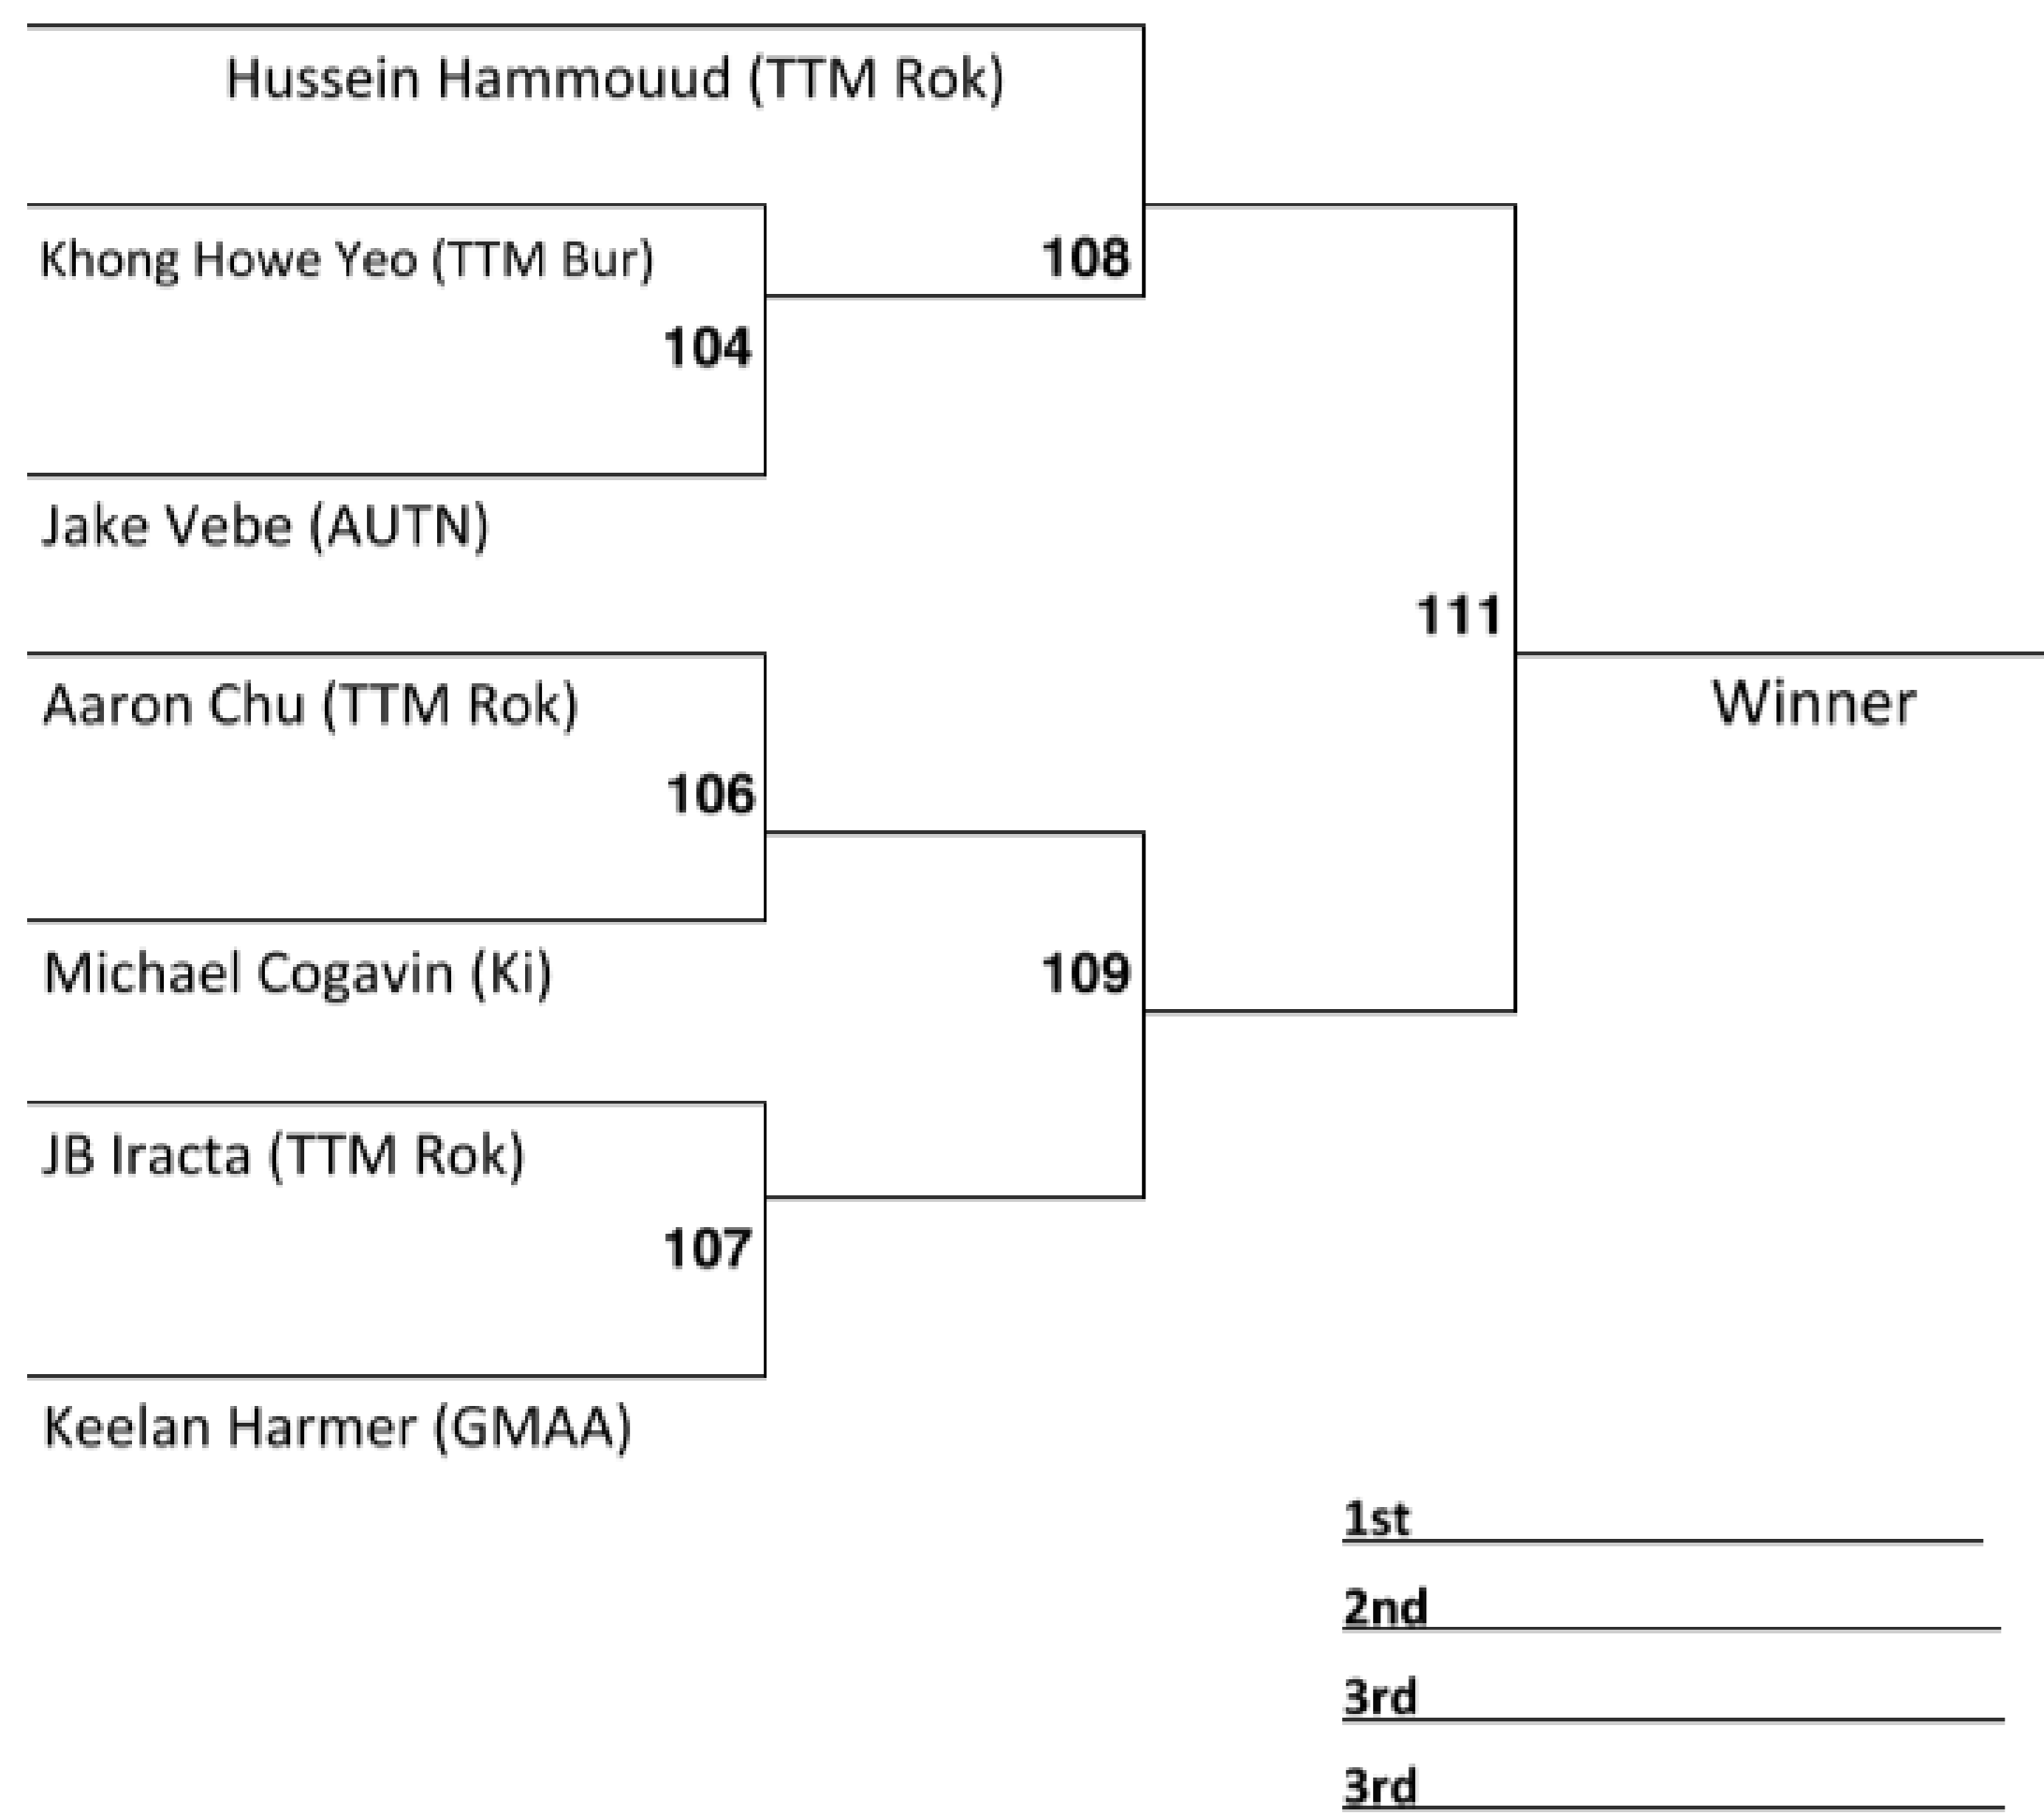

RING 1

SPARRING UNDER 14 Y.O

BOYS 10 & 11 Y.O Heavey weight

RING 1

SPARRING UNDER 14 Y.O

BOYS 10 & 11 Y.O MIDDLE WEIGHT Yellow-tip to Yellow

RING 1

SPARRING UNDER 14 Y.O

BOYS 12 & 13 HEAVY WEIGHT

RING 1

SPARRING UNDER 14 Y.O

BOYS 10 & 11 Y.O Middle weight Blue & above

RING 1

SPARRING UNDER 14 Y.O

BOYS 12 & 13 MIDDLE WEIGHT WHITE to GREEN-TIP

RING 1