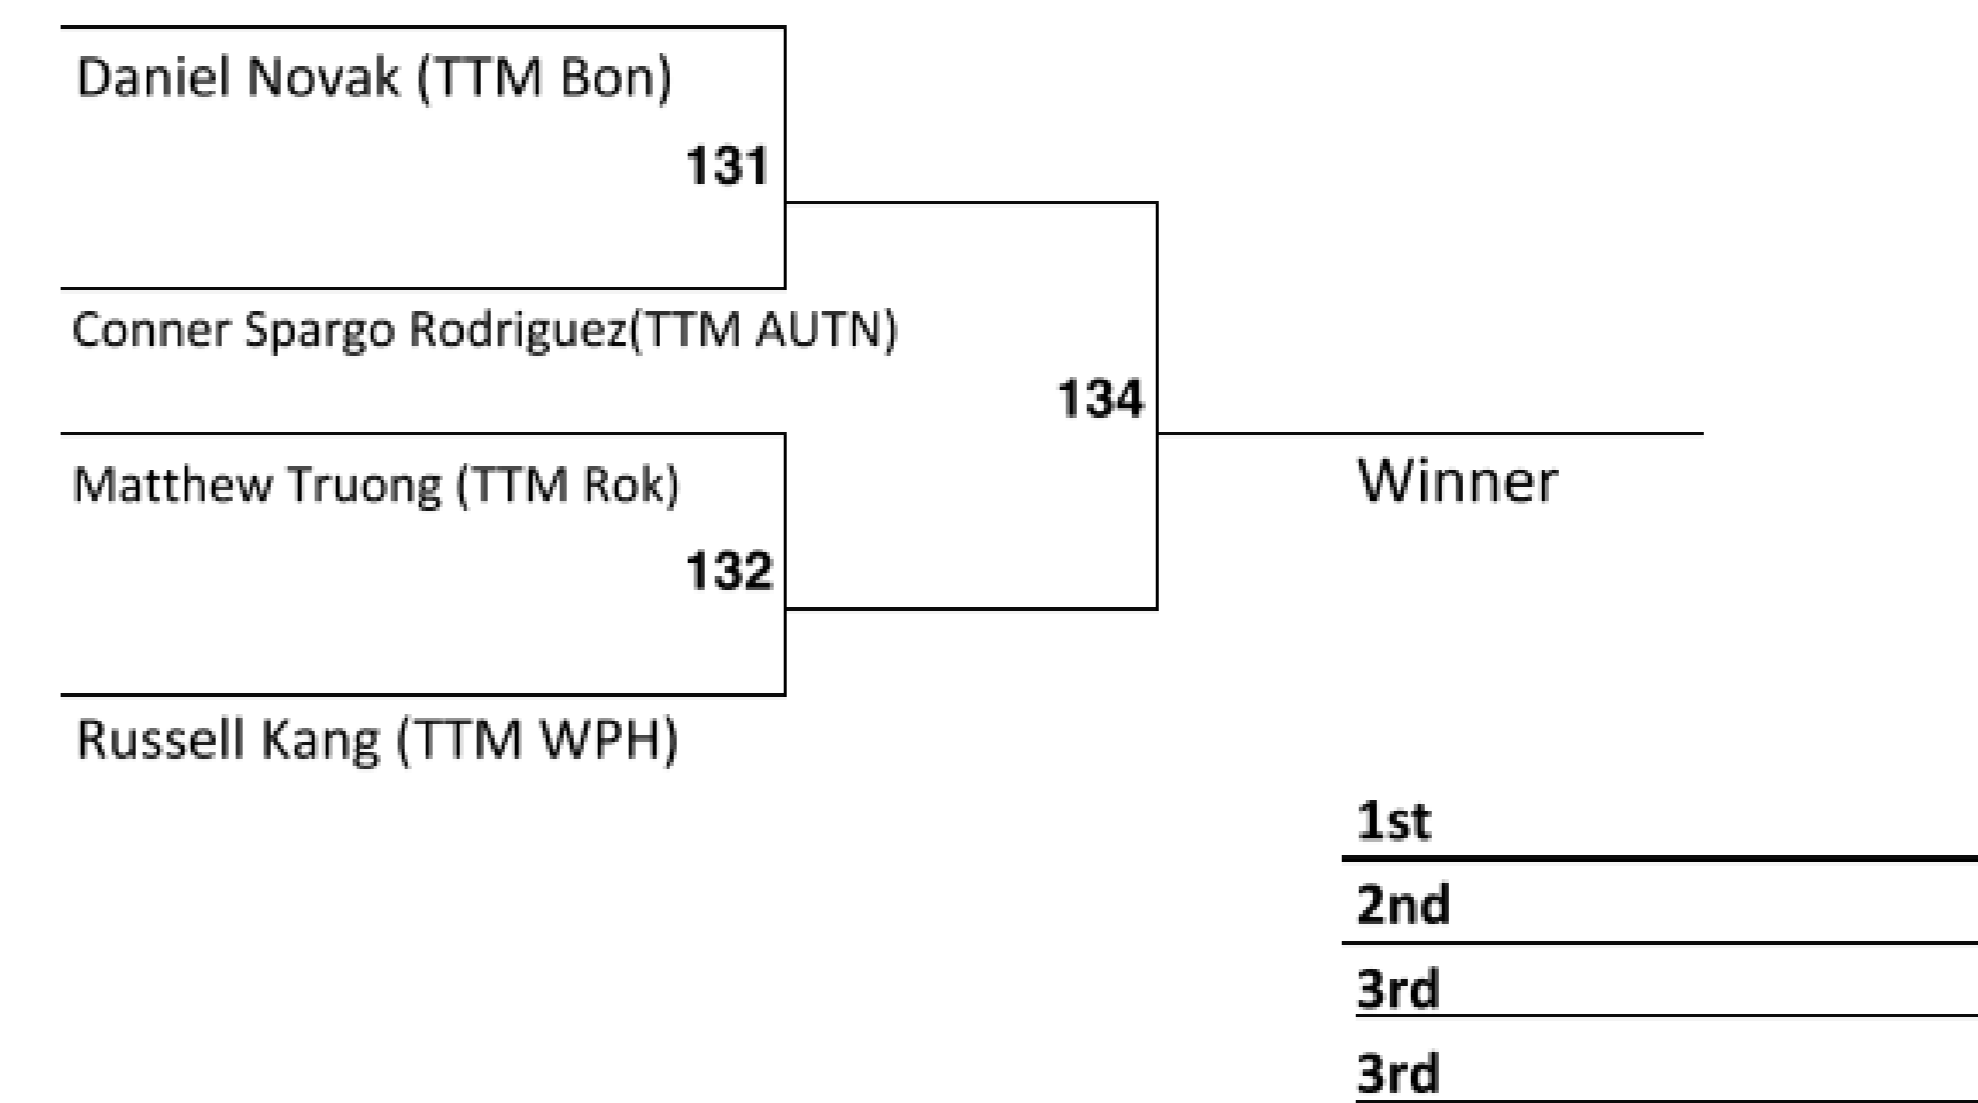

MALE COLOUR BELT 57-63KG