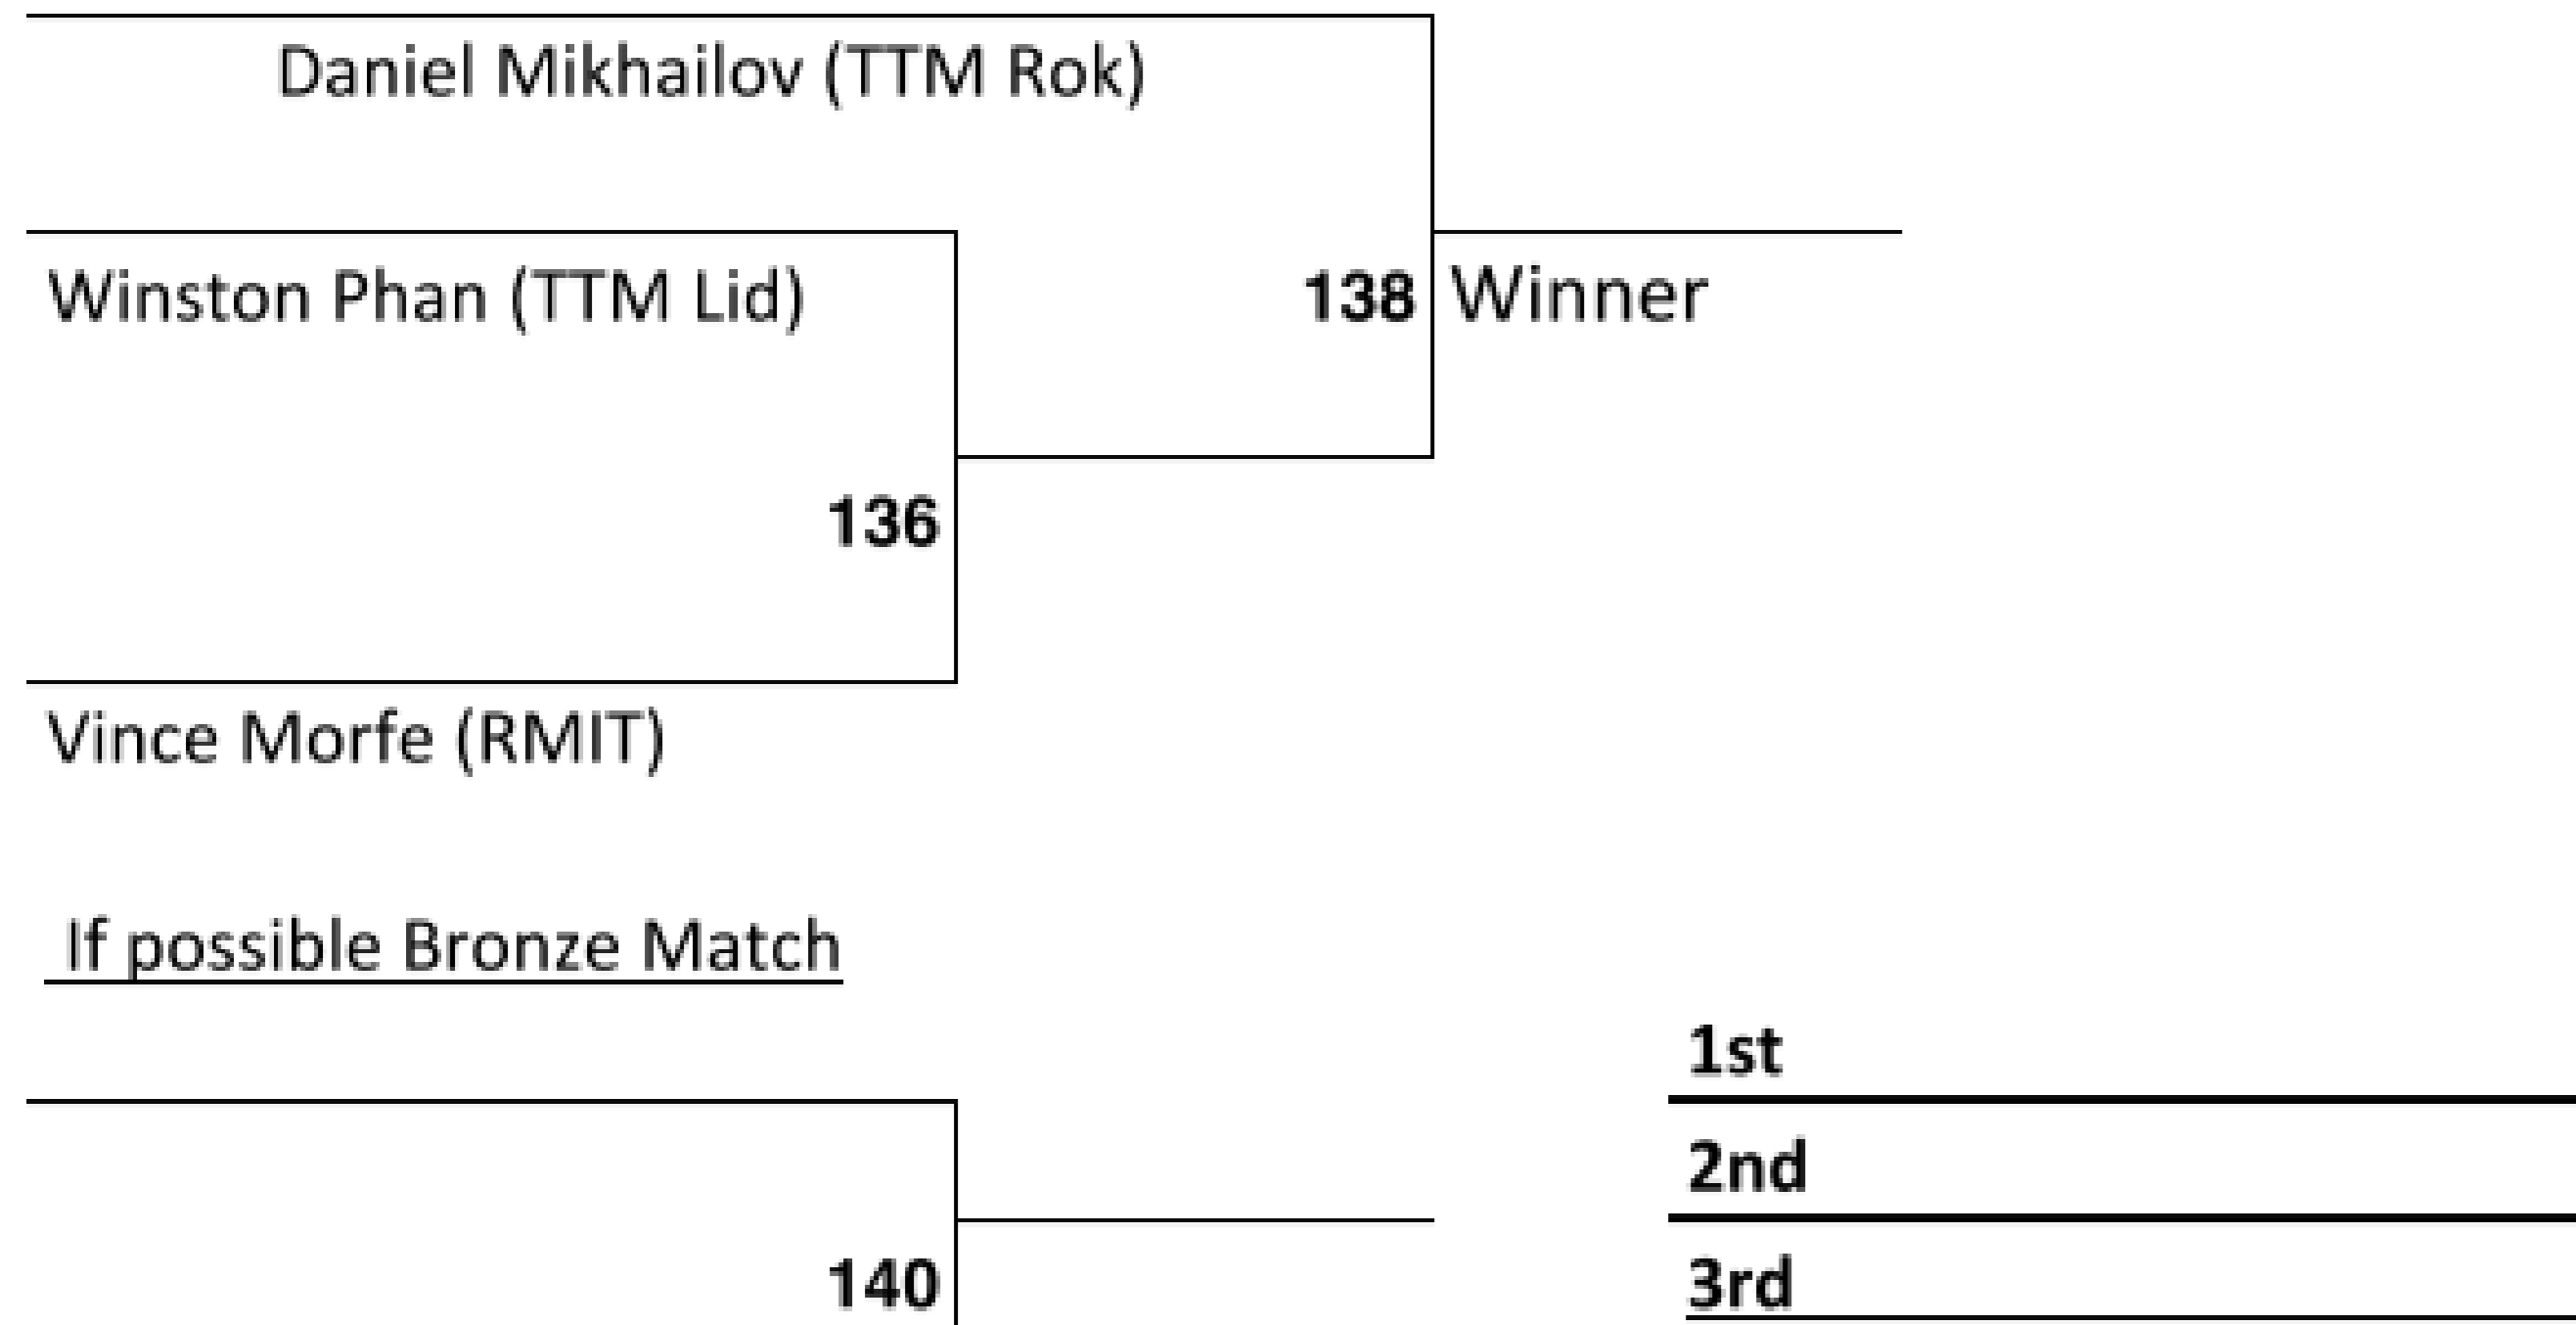

SPARRING 14 Y.O to Under 18 Y.O

MALE COLOUR BELT 48-56KG

MALE COLOUR BELT 57-63KG

RING 1

SPARRING 14 Y.O to Under 18 Y.O

MALE COLOUR BELT 67KG & over

MALE COLOUR BELT 54-63KG

RING 1