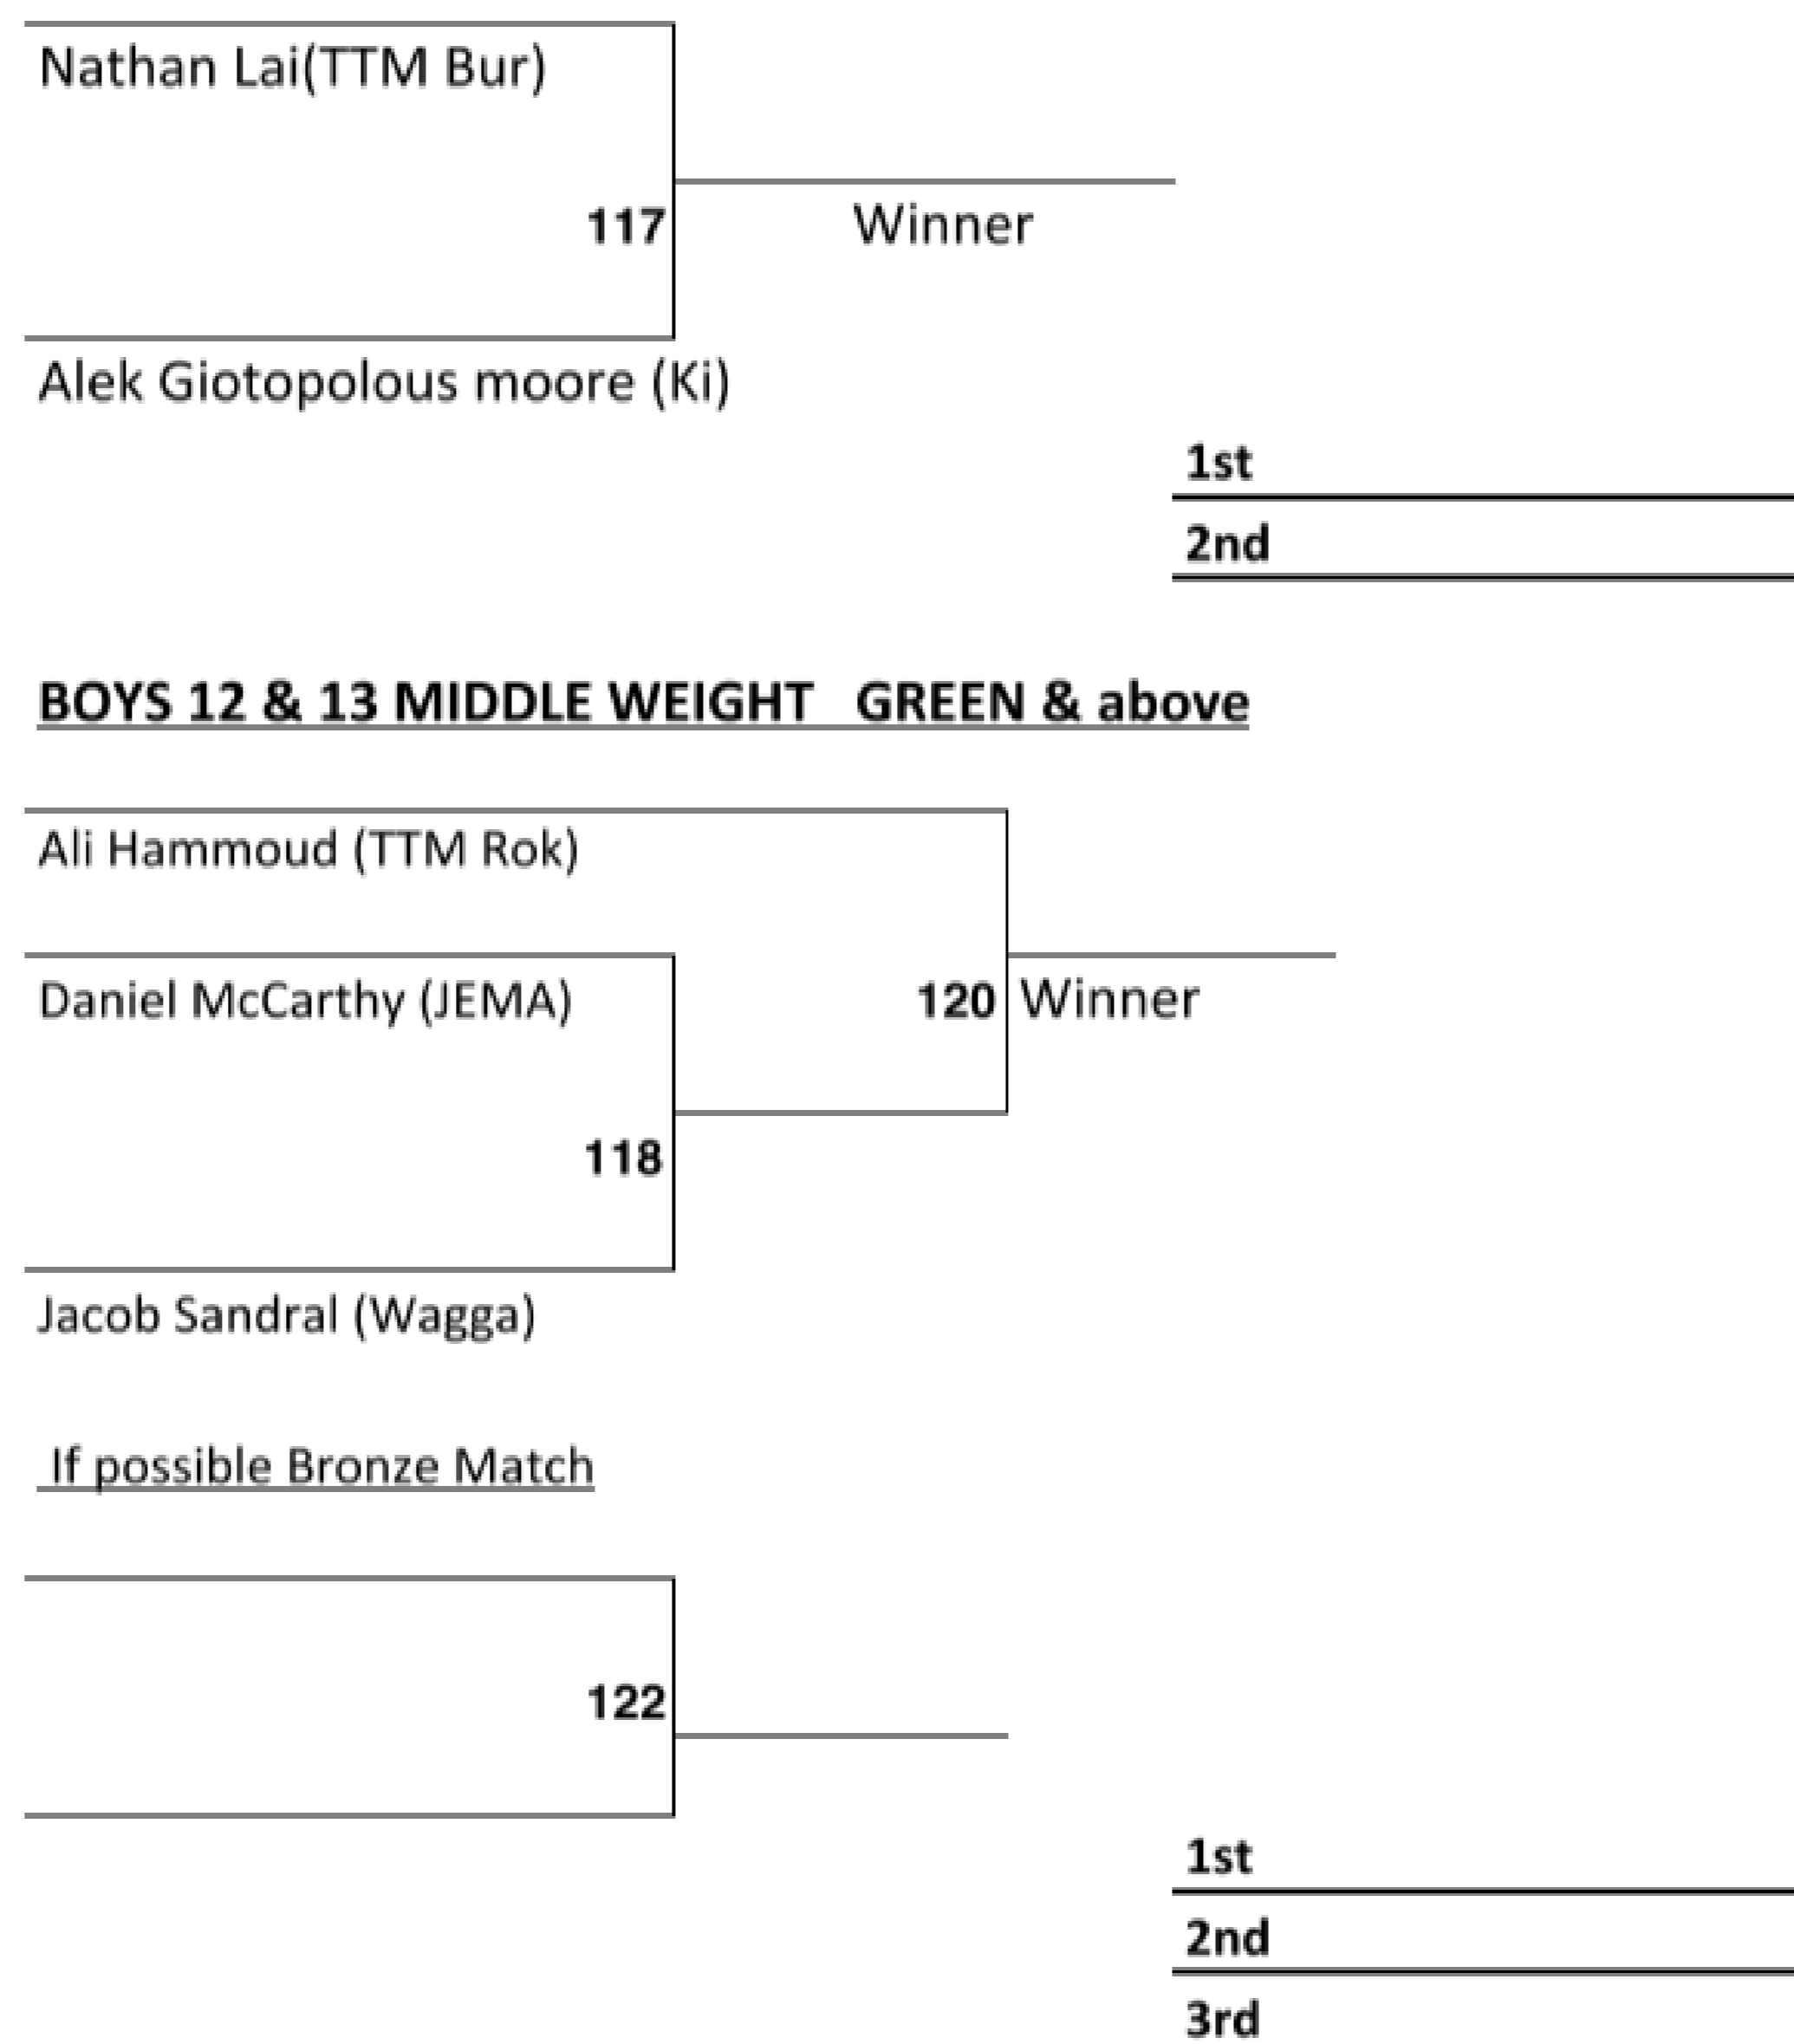

RING 1

SPARRING UNDER 14 Y.O

BOYS 10 & 11 Y.O Heavey weight

RING 1

SPARRING UNDER 14 Y.O

BOYS 10 & 11 Y.O MIDDLE WEIGHT Yellow-tip to Yellow

RING 1

SPARRING UNDER 14 Y.O

BOYS 12 & 13 HEAVY WEIGHT

RING 1

SPARRING UNDER 14 Y.O

BOYS 10 & 11 Y.O Middle weight Blue & above

RING 1

SPARRING UNDER 14 Y.O

BOYS 12 & 13 MIDDLE WEIGHT WHITE to GREEN-TIP

RING 1

SPARRING 14 Y.O to Under 18 Y.O

MALE COLOUR BELT 48-56KG

MALE COLOUR BELT 57-63KG

RING 1

SPARRING 14 Y.O to Under 18 Y.O

MALE COLOUR BELT 67KG & over

MALE COLOUR BELT 54-63KG

RING 1

SPARRING Over 18 Y.O

MALE COLOUR BELT 67-74KG

RING 1

SPARRING VETERAN

MALE VETERAN COLOUR BELT 80 - 90KG

MALE VETERAN BLACK BELT 73 - 80KG

RING 1

SPARRING Over 18 Y.O