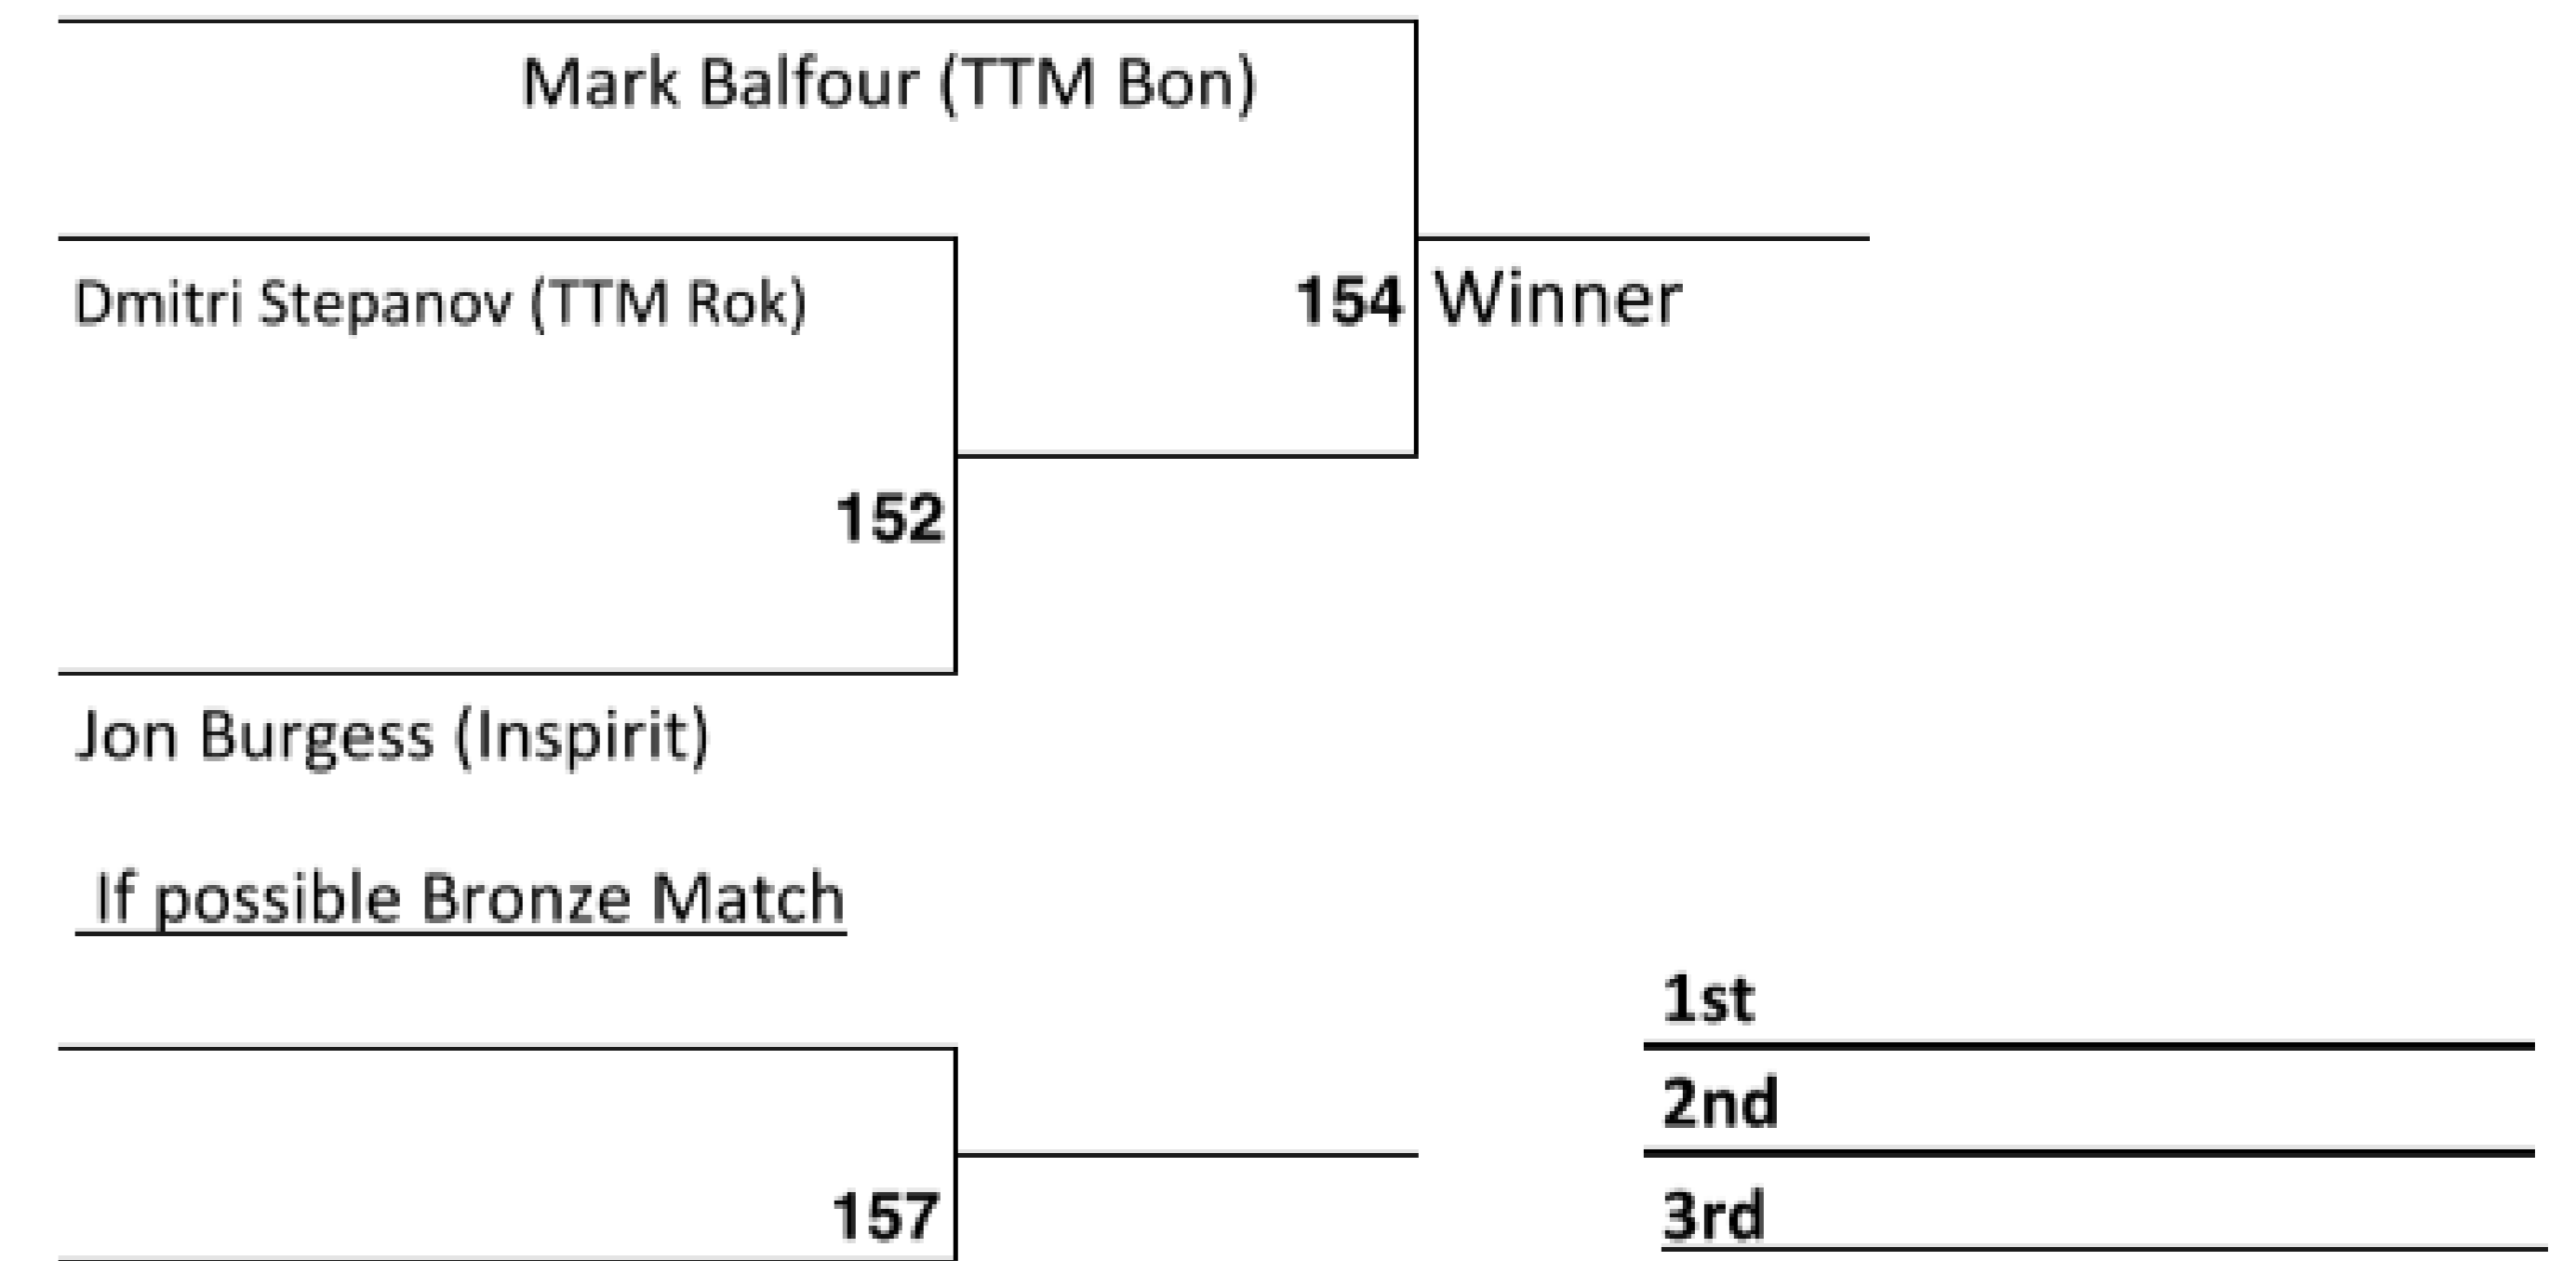

SPARRING Over 18 Y.O

MALE COLOUR BELT 67-74KG

RING 1

SPARRING VETERAN

MALE VETERAN COLOUR BELT 80 - 90KG

MALE VETERAN BLACK BELT 73 - 80KG

RING 1

SPARRING Over 18 Y.O