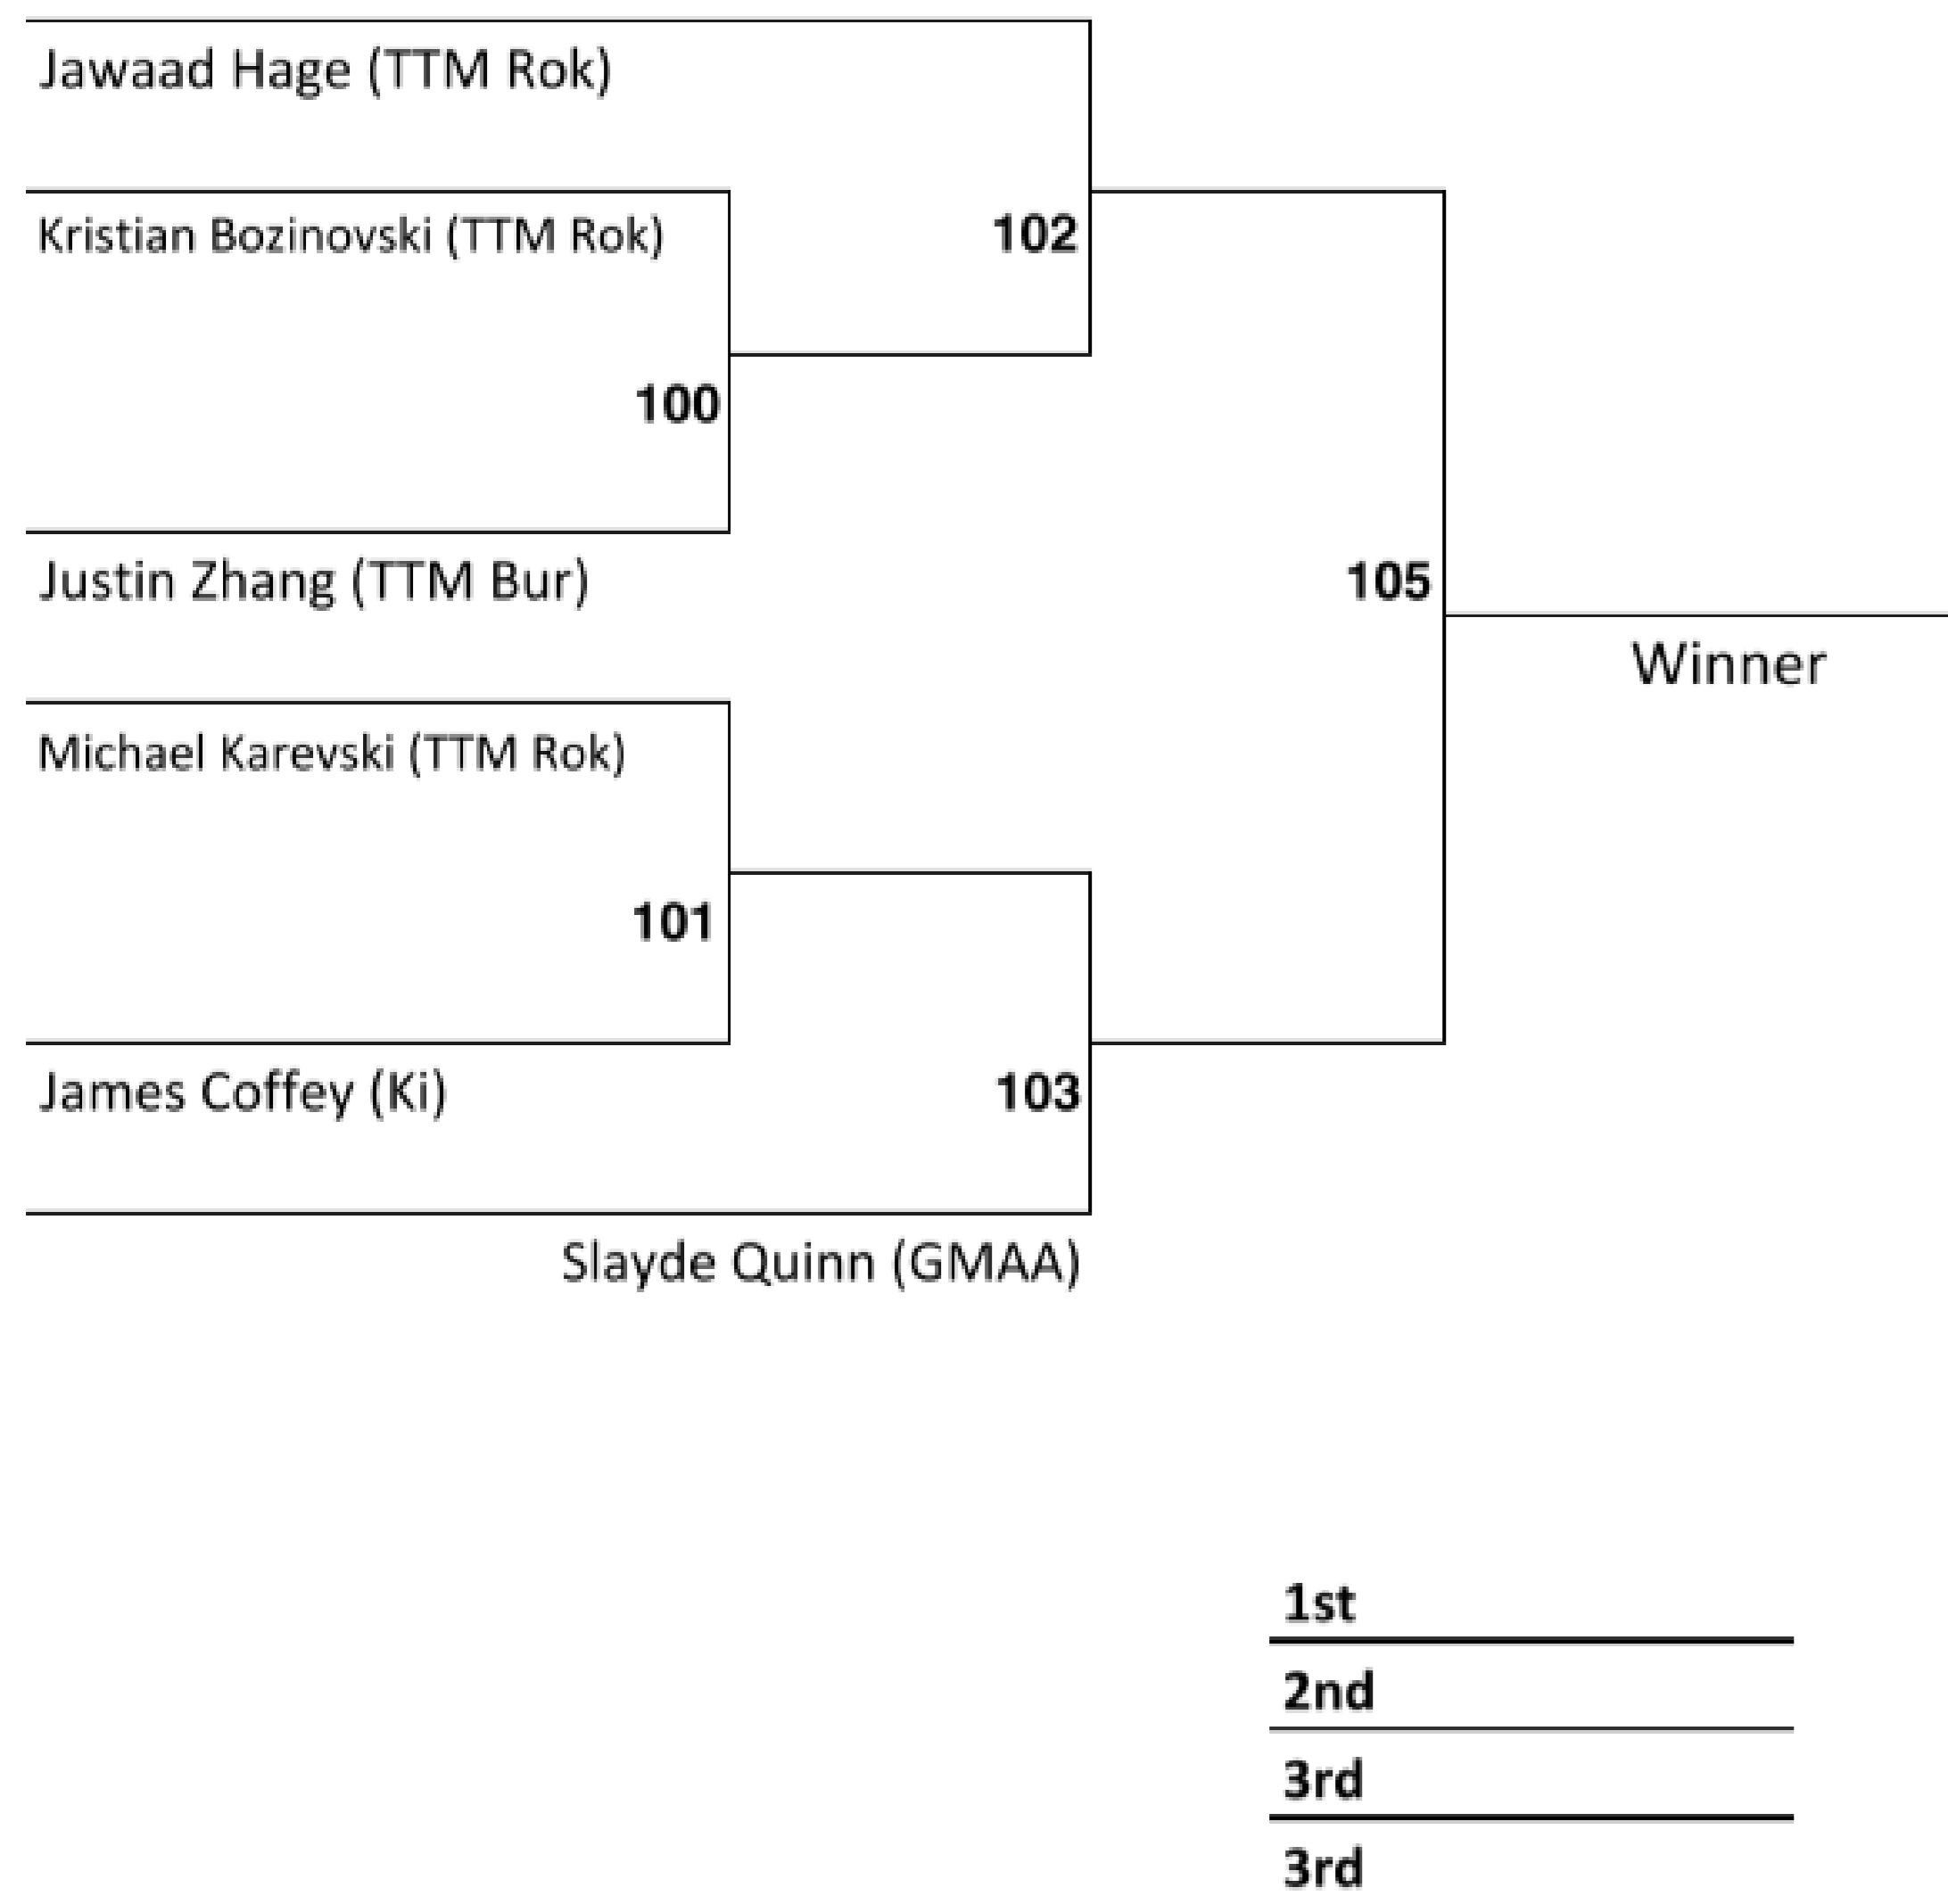

RING 1

SPARRING UNDER 14 Y.O

BOYS 10 & 11 Y.O Heavey weight

RING 1

SPARRING UNDER 14 Y.O

BOYS 10 & 11 Y.O MIDDLE WEIGHT Yellow-tip to Yellow

RING 1

SPARRING UNDER 14 Y.O

BOYS 12 & 13 HEAVY WEIGHT

RING 1

SPARRING UNDER 14 Y.O

BOYS 10 & 11 Y.O Middle weight Blue & above

RING 1

SPARRING UNDER 14 Y.O

BOYS 12 & 13 MIDDLE WEIGHT WHITE to GREEN-TIP

RING 1