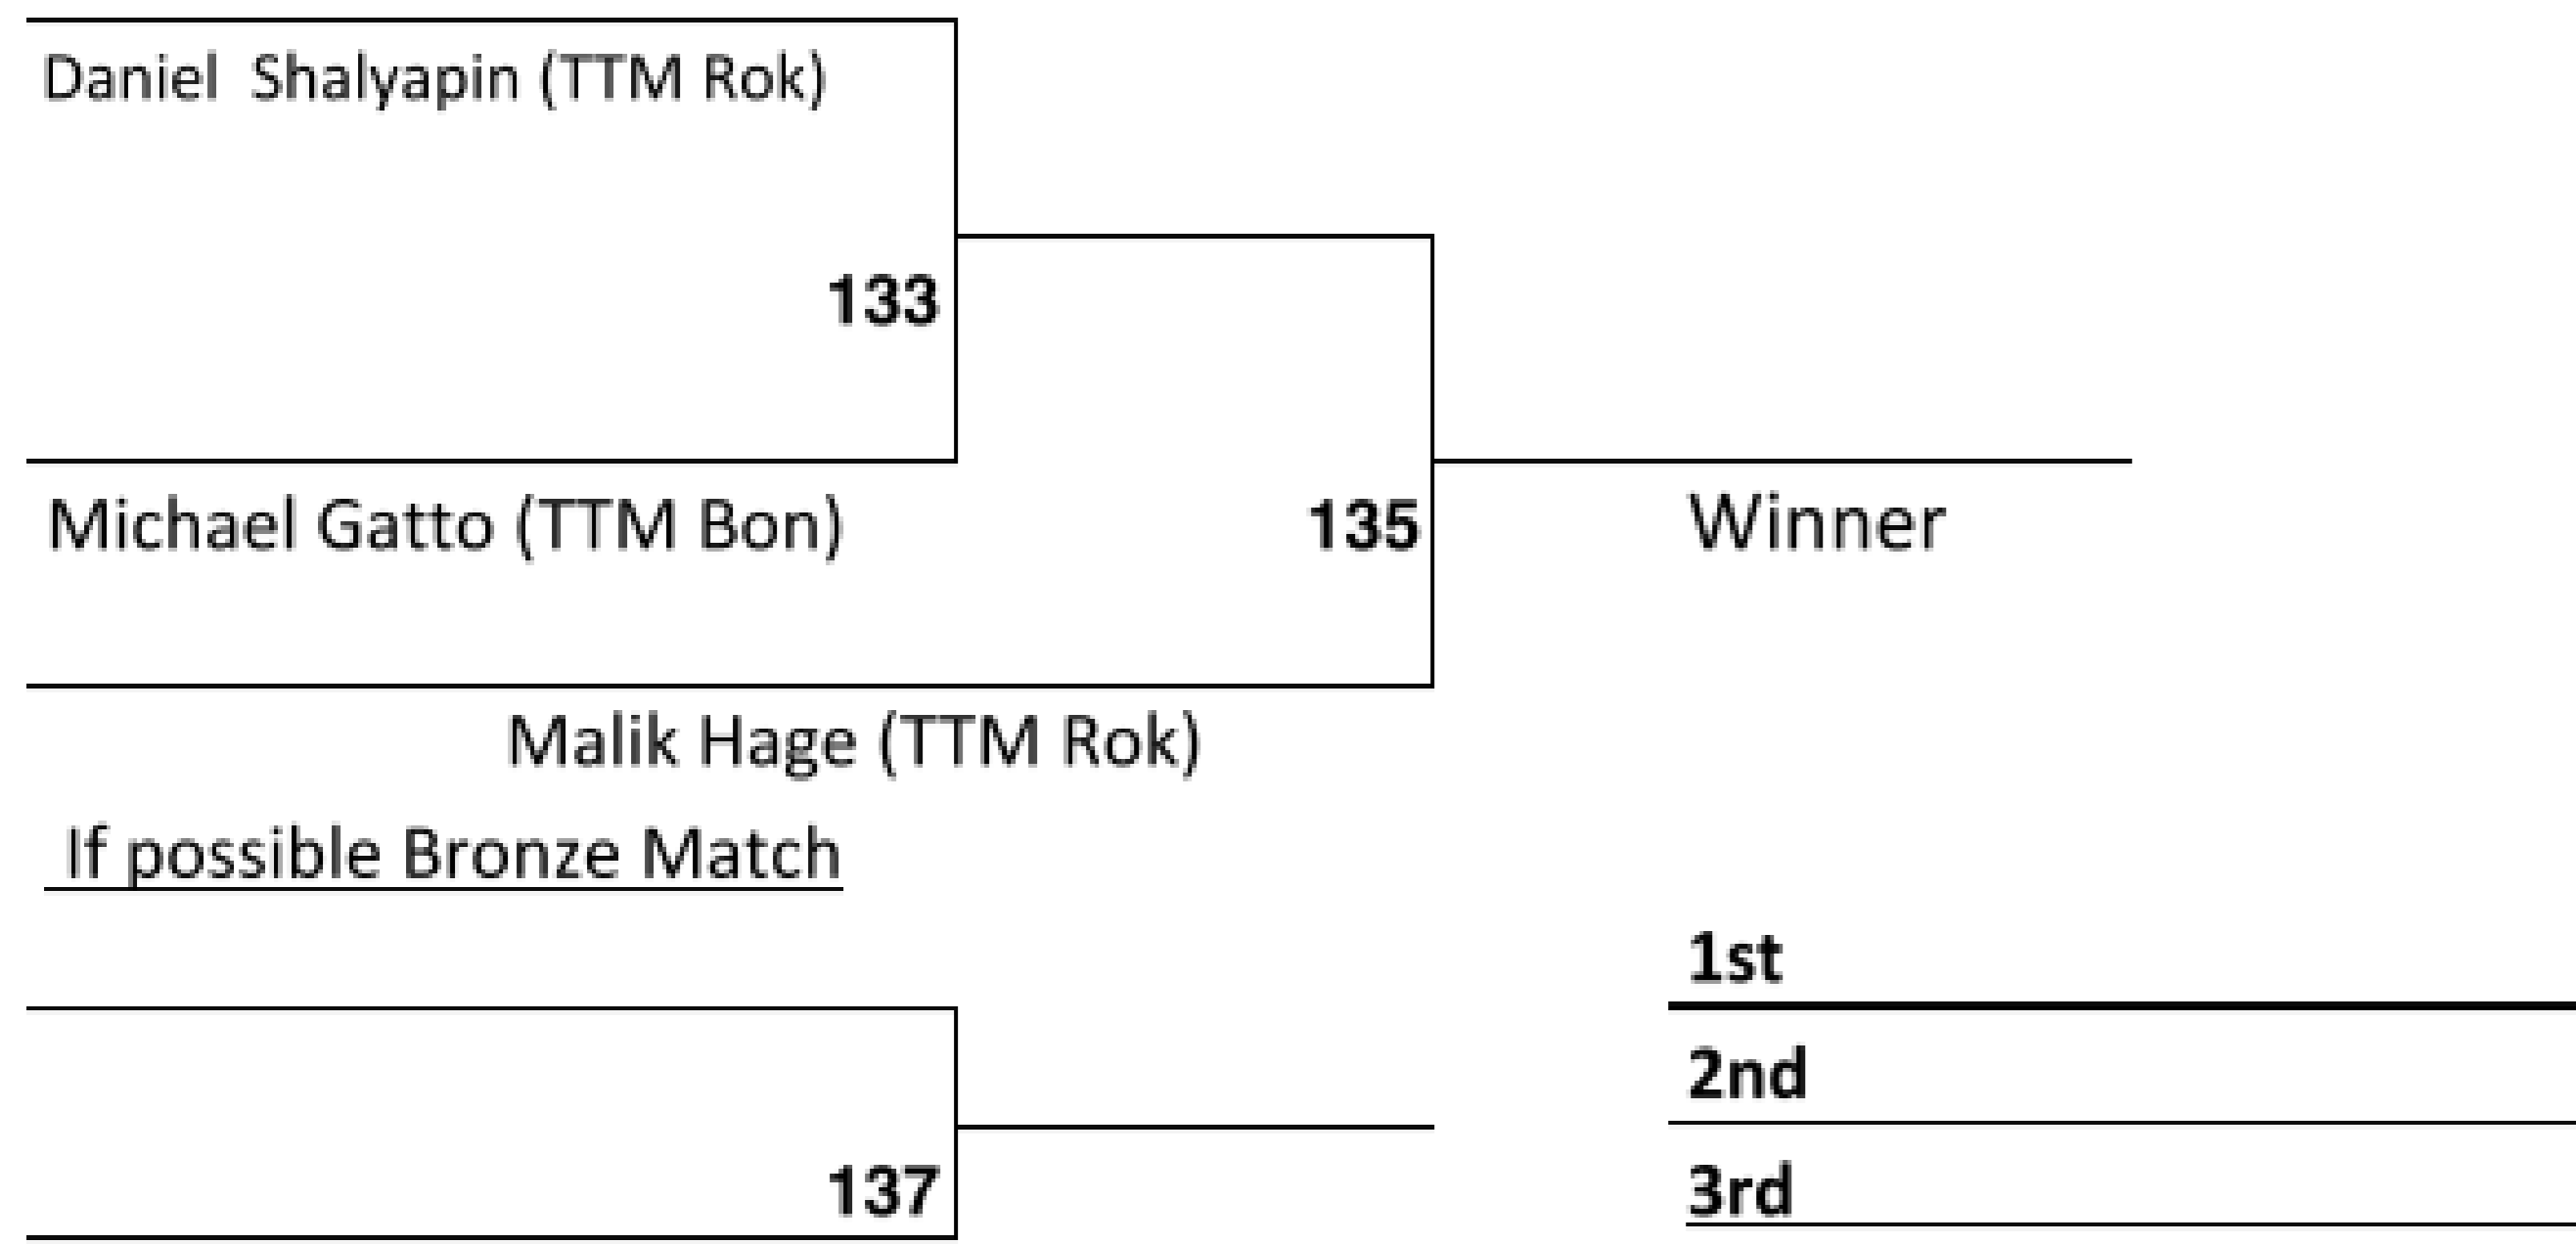

SPARRING 14 Y.O to Under 18 Y.O

MALE COLOUR BELT 48-56KG

MALE COLOUR BELT 57-63KG

RING 1

SPARRING 14 Y.O to Under 18 Y.O

MALE COLOUR BELT 67KG & over

MALE COLOUR BELT 54-63KG

RING 1