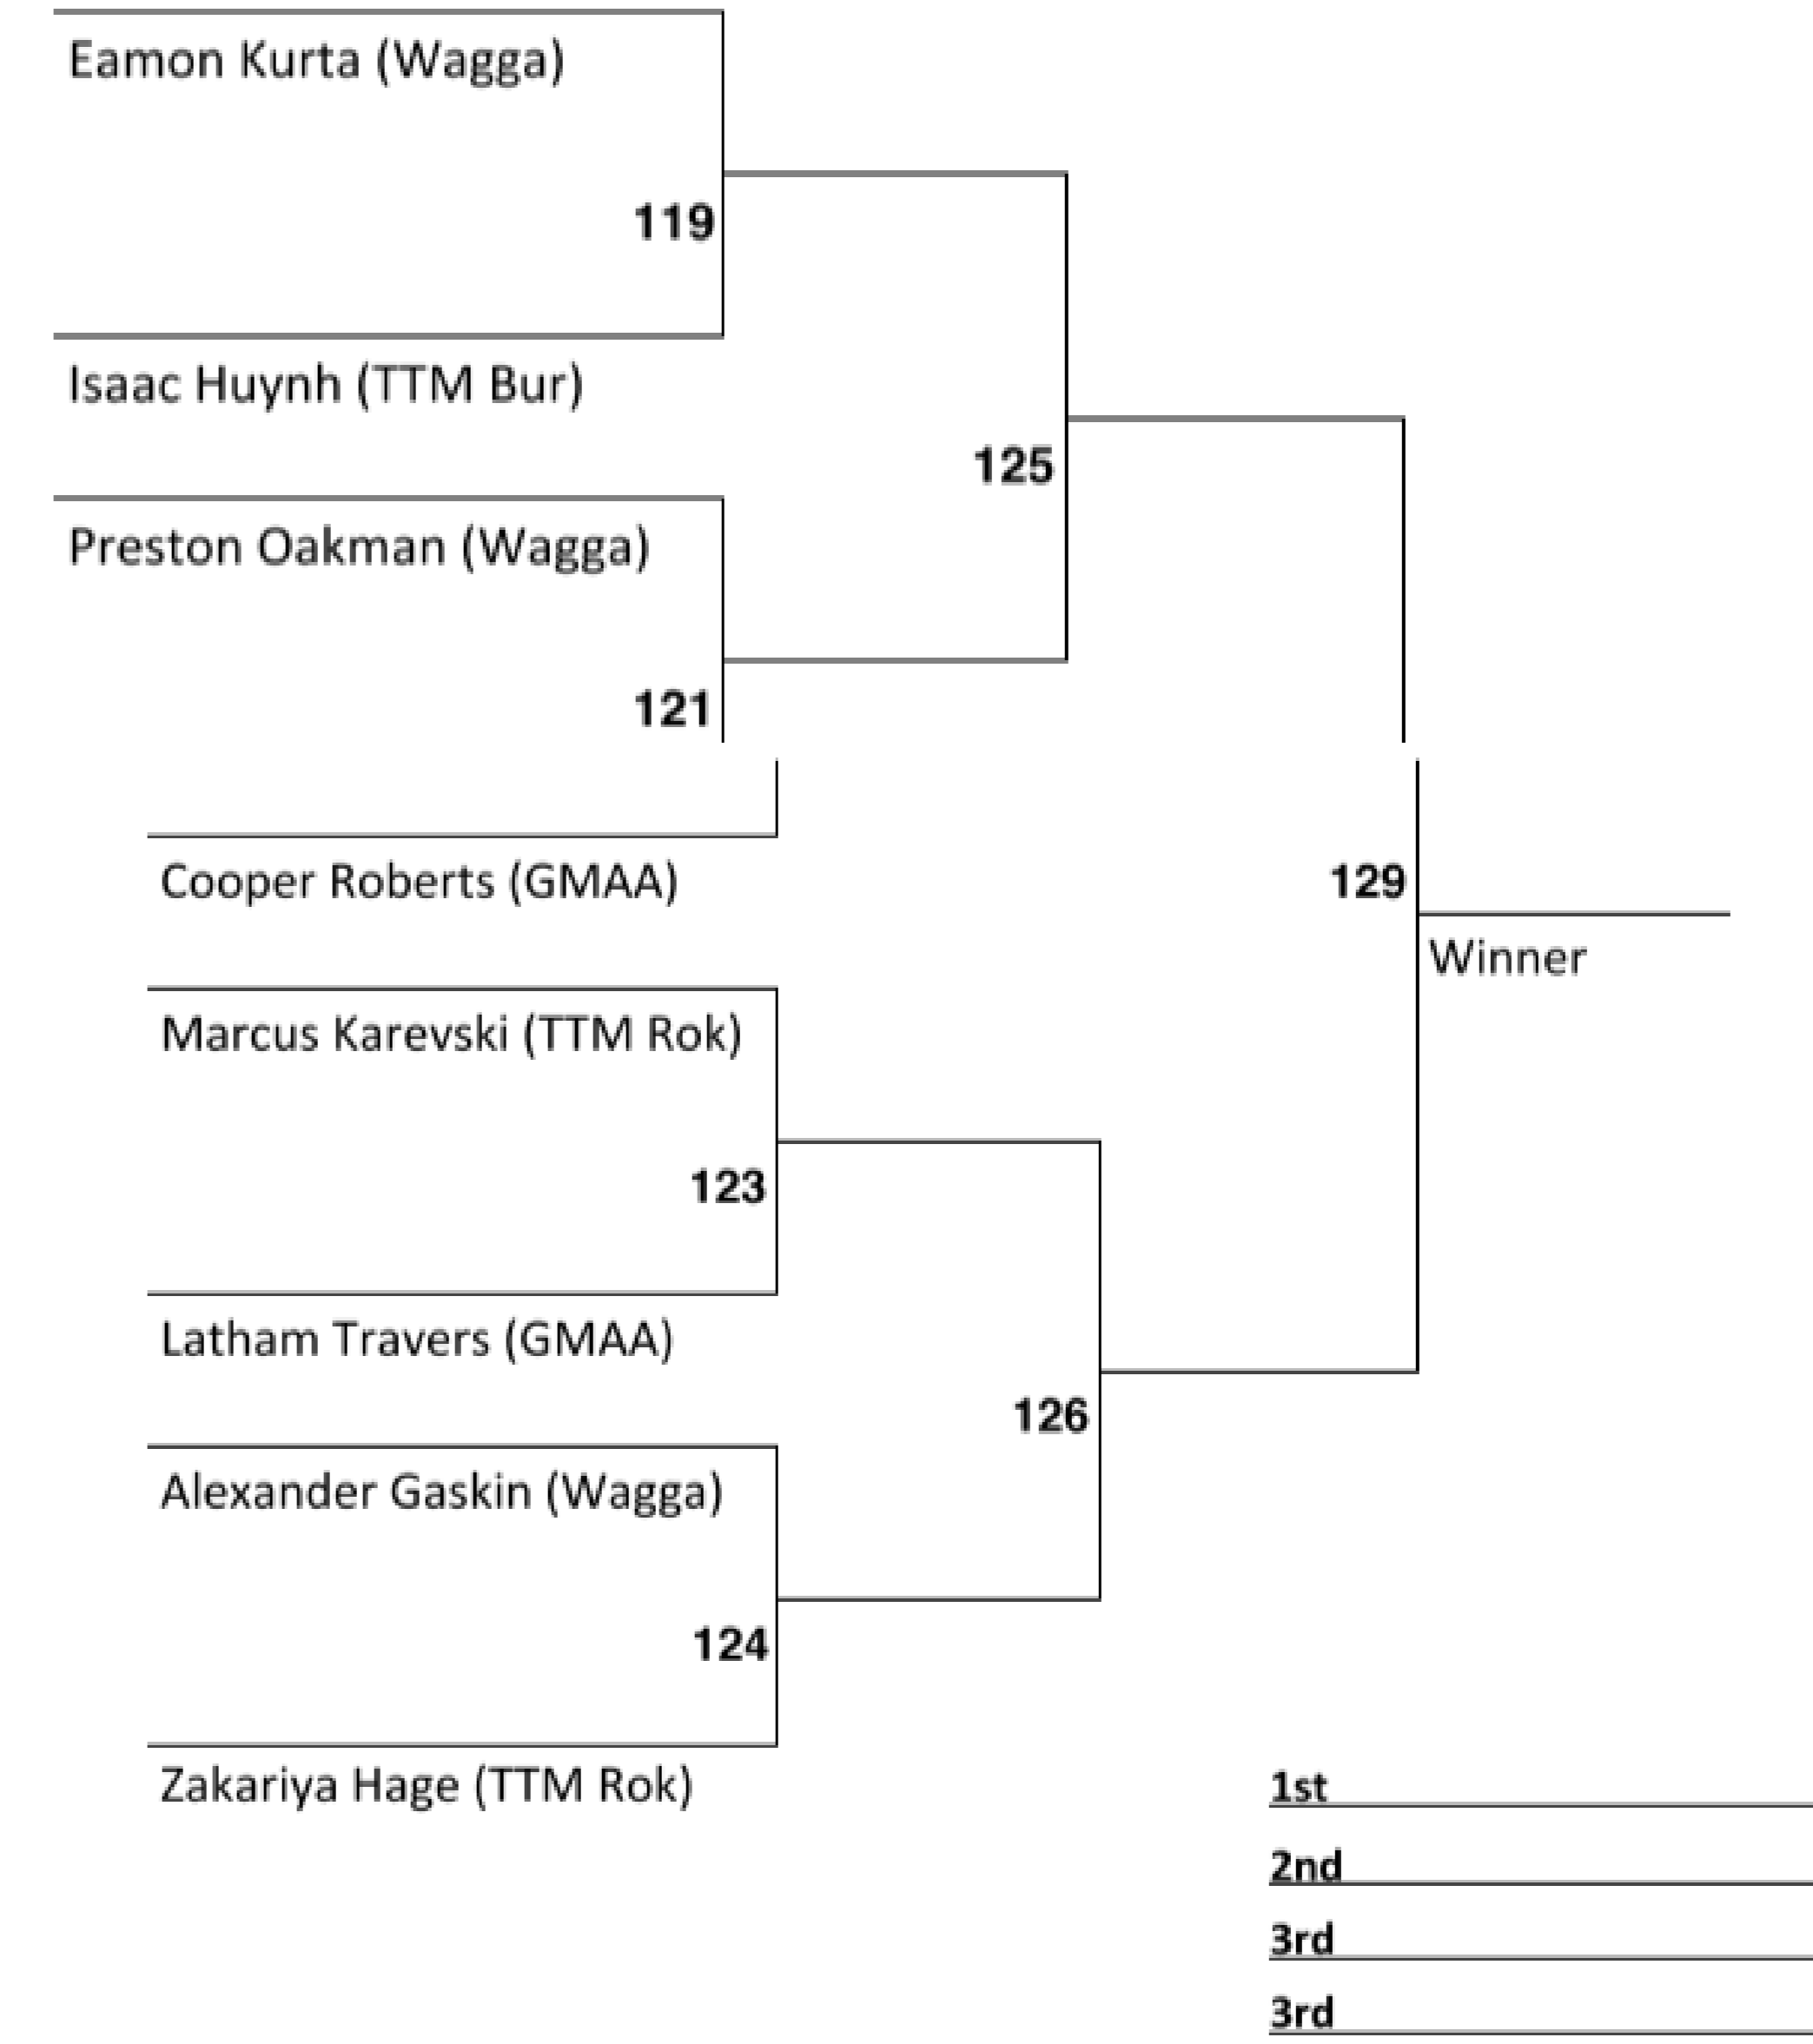

RING 1

SPARRING UNDER 14 Y.O

BOYS 10 & 11 Y.O Heavey weight

RING 1

SPARRING UNDER 14 Y.O

BOYS 10 & 11 Y.O MIDDLE WEIGHT Yellow-tip to Yellow

RING 1

SPARRING UNDER 14 Y.O

BOYS 12 & 13 HEAVY WEIGHT

RING 1

SPARRING UNDER 14 Y.O

BOYS 10 & 11 Y.O Middle weight Blue & above

RING 1

SPARRING UNDER 14 Y.O

BOYS 12 & 13 MIDDLE WEIGHT WHITE to GREEN-TIP

RING 1