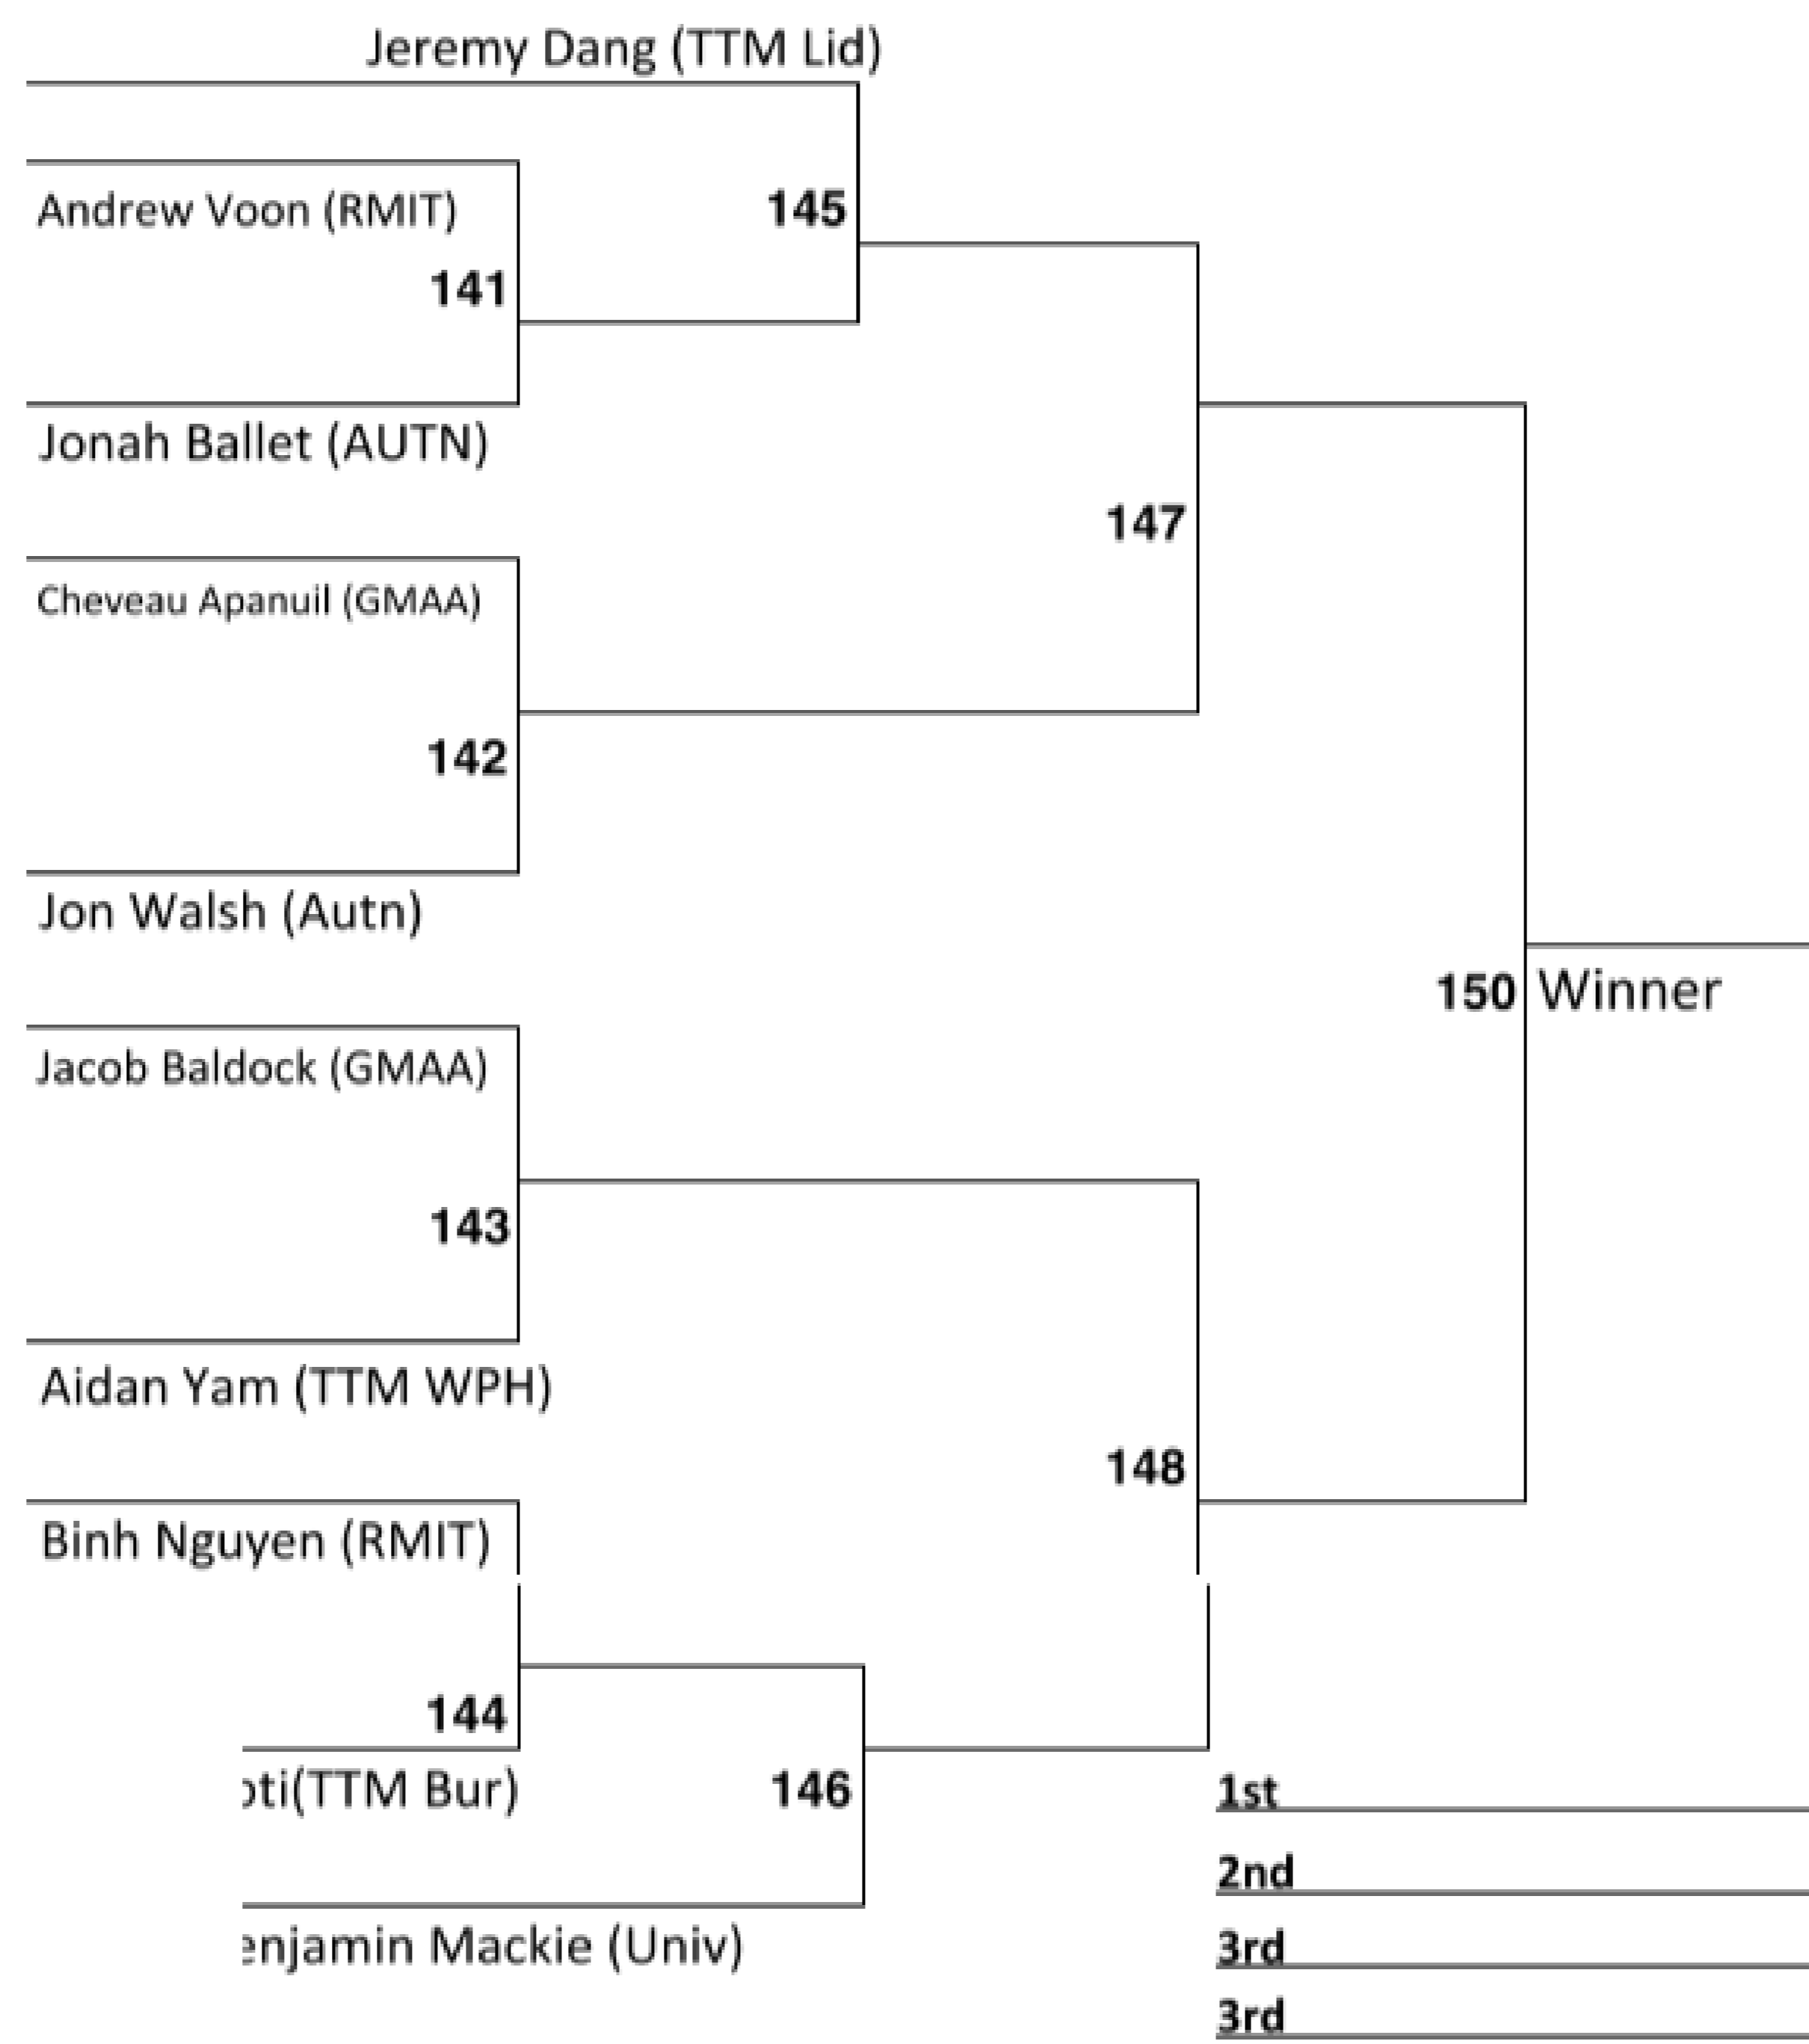

SPARRING 14 Y.O to Under 18 Y.O

MALE COLOUR BELT 48-56KG

MALE COLOUR BELT 57-63KG

RING 1

SPARRING 14 Y.O to Under 18 Y.O

MALE COLOUR BELT 67KG & over

MALE COLOUR BELT 54-63KG

RING 1

SPARRING Over 18 Y.O

MALE COLOUR BELT 67-74KG

RING 1

SPARRING VETERAN

MALE VETERAN COLOUR BELT 80 - 90KG

MALE VETERAN BLACK BELT 73 - 80KG

RING 1

SPARRING Over 18 Y.O